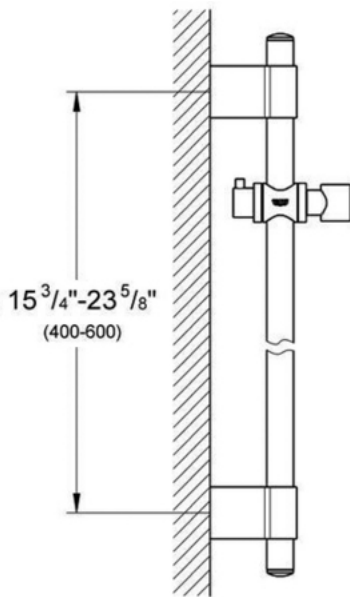

Accessories 28 797

24" Shower Bar

Description

Adjustable height, swivel hand shower holder
Variable fixing point mounting brackets for easy retrofit and corner mounting
Multiple-function mounting brackets also serve as a hose guide

Optional Universal Accessory Tray available (28 549).

Flow Rate

NA

Code Compliance

* ASME/ANSI A112.18.M

Finish Options

- 28 797 OOO Chrome
- 28 797 BEO Sterling Infinity Finish
- 28 797 ENO Infinity Brushed Nickel