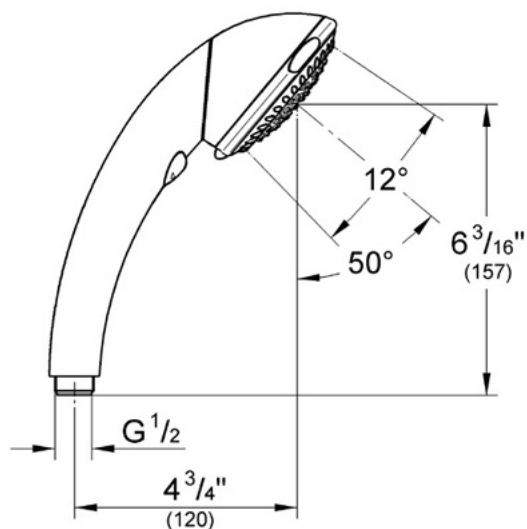

## 28 441 Trio Hand Shower

### Description

---

3 spray patterns  
8-position RotaHead system to adjust spray angle and position of the spray face  
RotaHead System allows hand shower to function as a shower head or a body spray  
GROHE DreamSpray® Technology  
SpeedClean anti-lime system  
Multiple shell handle construction prevents heat transfer

### Flow Rate

---

2.5 gpm @ 80 psi (9.5 lpm)