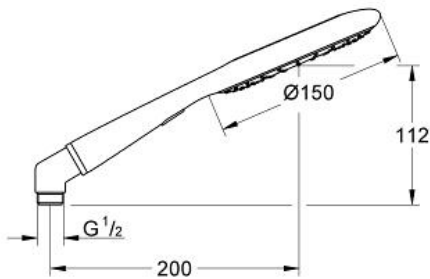

RAINSHOWER® ICON 150

Hand shower 2 sprays

MODEL # 27634

Pure Freude an Wasser

GROHE America, Inc | 200 North Gary Avenue, Suite G, Roselle, IL 60172
Phone: +1 (800) 444-7643 | Fax: +1 (800) 225-2778 | us-customerservice@grohe.com

Product Description:

Hand shower 2 sprays

Standard Specification:

Rain, SmartRain

- Eco function (reduction of flow rate)
- Metal elbow adapter for the combination of hand showers with shower hoses
- **GROHE EcoJoy®** 2.4 g flow limiter
- **GROHE DreamSpray®** perfect spray pattern
- **GROHE StarLight®** finish
- **SpeedClean®** anti-lime system
- Universal mounting system (fits all standard shower hoses)
- Suitable for instantaneous heater
- Max Flow Rate 2.5 gpm at 80 psi (9.5 L/min)
- Min. recommended pressure 15 psi

Applicable Codes & Standards:

- Energy Policy Act of 1992
- ASME A112.18.1/CSA B125.1

Color:

- 27634 000 Fired Clay