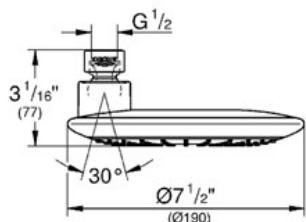

Product Description:

Head shower 1 spray

Standard Specification:

- GROHE StarLight® finish
- GROHE DreamSpray® perfect spray pattern
- GROHE EcoJoy® technology for less water and perfect flow
- SpeedClean anti-lime system
- Rain spray
- Rotating ball joint $\pm 15^\circ$
- 1/2" Connection thread
- Suitable for instantaneous heater
- Max Flow Rate 2.5 gpm at 80 psi (9.5 L/min)