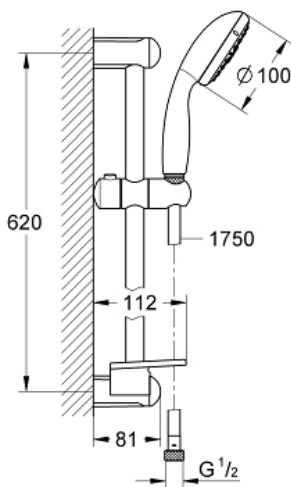

TEMPESTA 100  
Shower Rail Set 4 Sprays

MODEL # 28436002

Pure Freude  
an Wasser

GROHE

**Product Description:**

**TEMPESTA 100**  
**Shower Rail Set 4 Sprays**

**Standard Specification:**

- Consisting of:
- Tempesta Trio handshower (28 421)
- 24" shower bar (27 523)
- RelaxaFlex 69" plastic shower hose (28 154)
- **GROHE EasyReach** tray (27 596)
- 2.5 gpm (9.5 l/min) flow limiter
- **GROHE DreamSpray** perfect spray pattern
- **GROHE StarLight** chrome finish
- **SpeedClean** anti-lime system
- Inner WaterGuide for a longer life
- Max Flow Rate 2.5 gpm (9.5 L/min)
- Min. recommended pressure: 15 psi (1.0 bar)

**Color:**

□ 28436002 StarLight Chrome