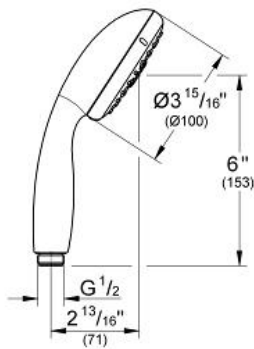

# NEW TEMPESTA 100 Shower Head 4 Sprays

MODEL # 28421002

*Pure Freude an Wasser*

**GROHE**

GROHE America, Inc | 200 North Gary Avenue, Suite G, Roselle, IL 60172  
Phone: +1 (800) 444-7643 | Fax: +1 (800) 225-2778 | us-customerservice@grohe.com

## Product Description: Shower Head 4 Sprays

### Standard Specification:

- 4 Sprays: GROHE Rain O<sup>2</sup>, Rain, Massage and Jet
- 2.5 gpm (9.5 l/min) flow limiter
- **GROHE DreamSpray** perfect spray pattern
- **GROHE StarLight** chrome finish
- **SpeedClean**<sup>®</sup> anti-lime system
- Inner WaterGuide for a longer life
- Universal mounting system (fits all standard shower hoses)
- Max Flow Rate 2.5 gpm (9.5 L/min)
- Min. recommended pressure: 15 psi