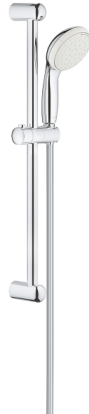

# NEW TEMPESTA 100 Shower Rail Set 2 Sprays

MODEL # 2759810E

Pure Freude an Wasser

GROHE America, Inc | 200 North Gary Avenue, Suite G, Roselle, IL 60172  
Phone: +1 (800) 444-7643 | Fax: +1 (800) 225-2778 | us-customerservice@grohe.com

### Product Description: Shower Rail Set 2 Sprays

#### Standard Specification:

- Consisting of:
- Hand shower New Tempesta 100 (27 597 10E)
- 24" shower bar (27 523)
- RelaxaFlex 69" plastic shower hose (28 154)
- GROHE EcoJoy 1.5 gpm (5.7 l/min) flow restrictor
- GROHE DreamSpray perfect spray pattern
- GROHE StarLight chrome finish
- SpeedClean® anti-lime system
- Inner WaterGuide for a longer life
- Min. recommended pressure: 15 psi

#### Color:

- 2759810E StarLight Chrome