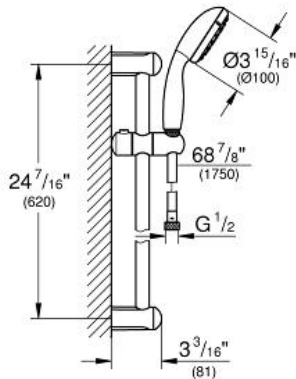

# NEW TEMPESTA 100 Shower Rail Set 2 Sprays

MODEL # 2759810E

Pure Freude an Wasser

GROHE America, Inc | 200 North Gary Avenue, Suite G, Roselle, IL 60172  
Phone: +1 (800) 444-7643 | Fax: +1 (800) 225-2778 | us-customerservice@grohe.com

### Product Description: Shower Rail Set 2 Sprays

#### Standard Specification:

- Consisting of:
- Hand shower New Tempesta 100 (27 597 10E)
- 24" shower bar (27 523)
- RelaxaFlex 69" plastic shower hose (28 154)
- GROHE EcoJoy 1.5 gpm (5.7 l/min) flow restrictor
- GROHE DreamSpray perfect spray pattern
- GROHE StarLight chrome finish
- SpeedClean® anti-lime system
- Inner WaterGuide for a longer life
- Min. recommended pressure: 15 psi