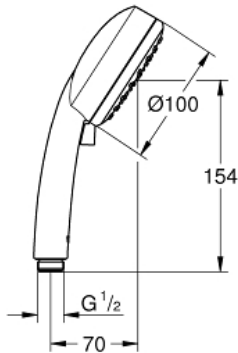

NEW TEMPESTA  
COSMOPOLITAN 100  
Handshower 2 Sprays  
MODEL # 2757120E

Pure Freude  
an Wasser

**Product Description:**  
NEW TEMPESTA COSMOPOLITAN 100  
Handshower 2 Sprays

**Standard Specification:**

- 2 Adjustable spray patterns: Rain, Jet
- GROHE EcoJoy 1.5 gpm (5.7 l/min) flow restrictor
- GROHE DreamSpray perfect spray pattern
- GROHE StarLight chrome finish
- SpeedClean anti-lime system
- Inner WaterGuide for a longer life
- Universal mounting system (fits all standard shower hoses)
- Min. recommended pressure: 15 psi (1.0 bar)