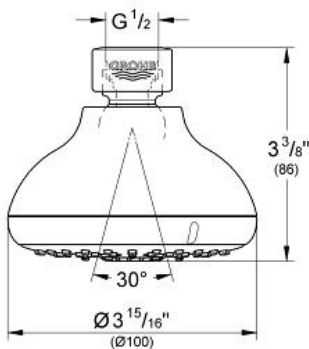

## Product Description: Shower Head 4 Sprays

### Standard Specification:

- 4 Sprays: GROHE Rain O<sup>2</sup>, Rain, Massage and Jet
- Rotating ball joint ± 15°
- 1/2" Connection thread
- GROHE EcoJoy 1.75 gpm (6.6 l/min) flow limiter
- GROHE DreamSpray perfect spray pattern
- GROHE StarLight finish
- SpeedClean® anti-lime system
- Inner WaterGuide for a longer life
- Max Flow Rate: 1.75 gpm (6.6 L/min)
- Min. recommended pressure: 15 psi