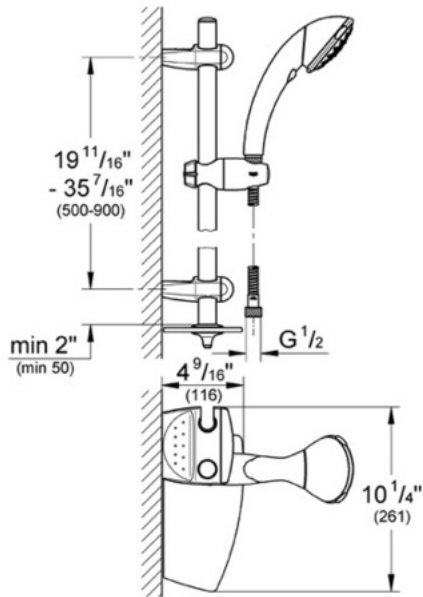

### Description

Movario 5 Hand Shower (28 444) with:  
 8-position RotaHead® System to adjust spray angle and position  
 RotaHead allows hand shower to function as a shower head or a body spray  
 GROHE DreamSpray® Technology  
 SpeedClean anti-lime system  
 5 spray patterns --  
 Normal spray  
 Rain spray  
 Jet spray  
 Massage spray  
 Champagne spray

36" adjustable height shower bar (28 398)  
 59" hand shower hose (28 417)  
 Universal tray (28 549)

### Flow Rate

2.5 gpm at 80 psi (9.5 lpm)