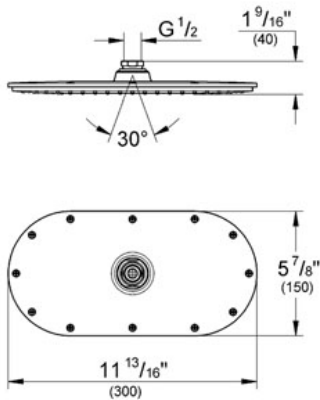

Product Description:

Head shower 1 spray

Standard Specification:

- GROHE StarLight® finish
- GROHE DreamSpray® perfect spray pattern
- SpeedClean anti-lime system
- Metal
- Rain spray
- 15° swivel ball joint ($\pm 15^\circ$)
- 1/2" Connection thread
- Suitable for instantaneous heater
- Max Flow Rate 2.5 gpm at 80 psi (9.5 L/min)
- GROHE EcoJoy® 2.0g flow limiter