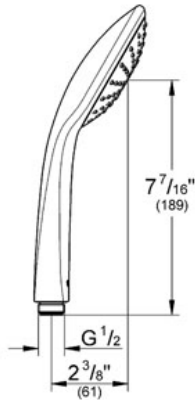

Product Description: Hand Shower

Standard Specification:

- GROHE StarLight® finish
- GROHE DreamSpray® perfect spray pattern
- GROHE EcoJoy® technology for less water and perfect flow
- SpeedClean anti-lime system
- Universal mounting system (fits all standard shower hoses)
- Rain
- Flow restrictor - 2.0 gpm at 80psi
- Max Flow Rate 2.0 gpm (7.6 L/min)