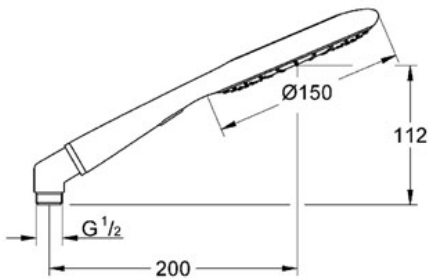

Product Description:

Hand shower 2 sprays

Standard Specification:

- GROHE StarLight® finish
- GROHE DreamSpray® perfect spray pattern
- GROHE EcoJoy® 2.4 g flow limiter
- Metal elbow adapter for the combination of hand showers with shower hoses
- SpeedClean anti-lime system
Rain, SmartRain
- Eco function (reduction of flow rate)
- Suitable for instantaneous heater
- Universal mounting system (fits all standard shower hoses)
- Max Flow Rate 2.5 gpm at 80 psi (9.5 L/min)

Applicable Codes & Standards:

- Energy Policy Act of 1992
- ASME A112.18.1/CSA B125.1

Color:

- 27640 000 chrome / frosted granite