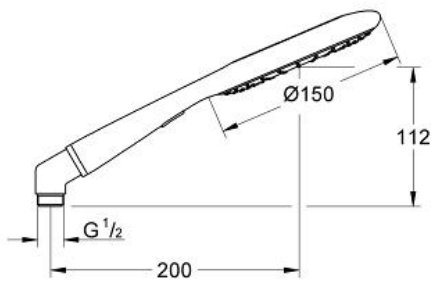

GROHE America, Inc | 200 North Gary Avenue, Suite G, Roselle, IL 60172
Phone: +1 (800) 444-7643 | Fax: +1 (800) 225-2778 | us-customerservice@grohe.com