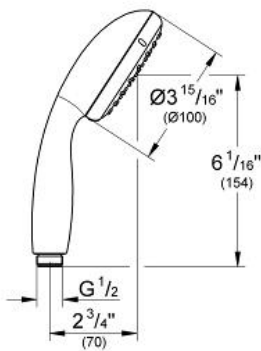

Product Description: Hand shower 2 sprays

Standard Specification:

Rain, Jet

- GROHE EcoJoy® 1.5 gpm flow restrictor
- GROHE DreamSpray® perfect spray pattern
- GROHE StarLight® finish
- SpeedClean® anti-lime system
- Inner WaterGuide for a longer life
- ShockProof silicone ring prevents damages caused by shower falling
- Universal mounting system (fits all standard shower hoses)
- Suitable for instantaneous heater
- Min. recommended pressure 15 psi