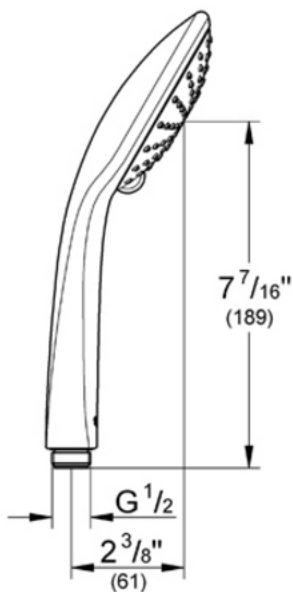

27 238 Hand Shower

Description

2 spray patterns
Grohe DreamSpray® Technology
Grohe SprayDimmer (reduces flow)
Speedclean® Anti-Lime System
Spray Adjustable: Normal/Eco

Flow Rate

2.5 gpm at 80 psi (9.5 lpm)

Code Compliance

ASME/ANSI A112.18.1M

Finish Options

27 238 OOO Starlight® Chrome