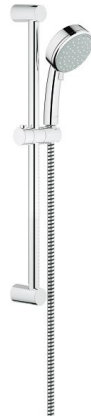

NEW TEMPESTA
COSMOPOLITAN 100
Shower rail set 2 sprays

MODEL # 27578

Pure Freude an Wasser

GROHE America, Inc | 200 North Gary Avenue, Suite G, Roselle, IL 60172
Phone: +1 (800) 444-7643 | Fax: +1 (800) 225-2778 | us-customerservice@grohe.com

Product Description:
Shower rail set 2 sprays

Standard Specification:

- GROHE EcoJoy® 1.5 gpm flow restrictor
- GROHE DreamSpray® perfect spray pattern
- GROHE StarLight® finish
- SpeedClean® anti-lime system
- Inner WaterGuide for a longer life
- Suitable for instantaneous heater
- Min. recommended pressure 15 psi

Color:

- 27578 10E chrome
- 27578 00E chrome