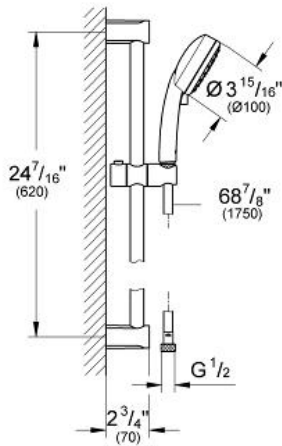

NEW TEMPESTA
COSMOPOLITAN 100
Shower rail set 2 sprays

MODEL # 27578

Pure Freude an Wasser

GROHE America, Inc | 200 North Gary Avenue, Suite G, Roselle, IL 60172
Phone: +1 (800) 444-7643 | Fax: +1 (800) 225-2778 | us-customerservice@grohe.com

Product Description:
Shower rail set 2 sprays

Standard Specification:

- GROHE EcoJoy® 1.5 gpm flow restrictor
- GROHE DreamSpray® perfect spray pattern
- GROHE StarLight® finish
- SpeedClean® anti-lime system
- Inner WaterGuide for a longer life
- Suitable for instantaneous heater
- Min. recommended pressure 15 psi

Color:

- 27578 10E chrome
- 27578 00E chrome