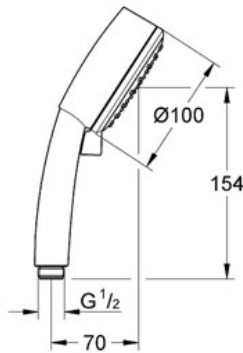

NEW TEMPESTA
COSMOPOLITAN 100
Hand shower 2 sprays
MODEL # 27571

Pure Freude an Wasser

GROHE America, Inc | 200 North Gary Avenue, Suite G, Roselle, IL 60172
Phone: +1 (800) 444-7643 | Fax: +1 (800) 225-2778 | us-customerservice@grohe.com

Product Description:
Hand shower 2 sprays

Standard Specification:

- GROHE StarLight® finish
- GROHE EcoJoy® technology for less water and perfect flow
- GROHE DreamSpray® perfect spray pattern
- GROHE CoolTouch®
- GROHE Rain O2, Rain
- GROHE EcoJoy® 1.5 gpm flow restrictor
- SpeedClean anti-lime system
- Inner WaterGuide for a longer life
- Suitable for instantaneous heater
- Universal mounting system (fits all standard shower hoses)
- Min. recommended pressure 15 psi

Applicable Codes & Standards:

- Energy Policy Act of 1992
- ASME A112.18.1/CSA B125.1

Color:

- 27571 00E chrome
- 27571 10E chrome