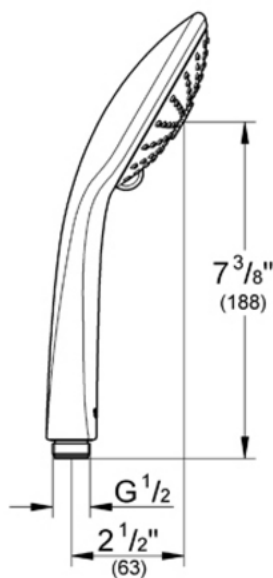

27 239 Massage Hand Shower

Description

3 spray patterns
Grohe DreamSpray® Technology
Grohe SprayDimmer (reduces flow)
Speedclean® Anti-Lime System
Spray Adjustable: Normal/Eco/Massage

Flow Rate

2.5 gpm at 80 psi (9.5 lpm)

Code Compliance

ASME/ANSI A112.18.1M

Finish Options

27 239 000 Starlight® Chrome