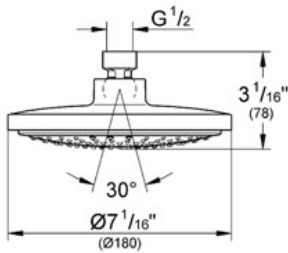

Product Description:

Head shower 1 spray

Standard Specification:

- GROHE StarLight® finish
- GROHE DreamSpray® perfect spray pattern
- GROHE EcoJoy® technology for less water and perfect flow
- SpeedClean anti-lime system
- Suitable for instantaneous heater
- 1 spray
- Rain
- Diameter Ø 7"
- Rotating ball joint ± 15°
- 1/2" Connection thread
- Flow restrictor - 2.0 gpm at 80psi
- Max Flow Rate 2.0 gpm (7.6 L/min)