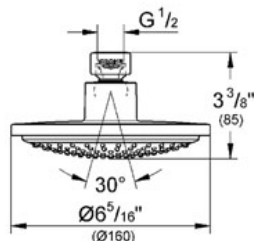

EUPHORIA COSMOPOLITAN 160

Head shower 1 spray

MODEL # 27807

Pure Freude an Wasser

GROHE

GROHE America, Inc | 200 North Gary Avenue, Suite G, Roselle, IL 60172
Phone: +1 (800) 444-7643 | Fax: +1 (800) 225-2778 | us-customerservice@grohe.com

Product Description:

Head shower 1 spray

Standard Specification:

- GROHE StarLight® finish
- GROHE DreamSpray® perfect spray pattern
- SpeedClean anti-lime system
- Rain
- Rotating ball joint $\pm 15^\circ$
- 1/2" Connection thread
- Flow restrictor - 2.0 gpm at 80psi
- Max Flow Rate 2.0 gpm (7.6 L/min)

Applicable Codes & Standards:

- Energy Policy Act of 1992
- ASME A112.18.1/CSA B125.1
- EPA WaterSense®
- CalGreen

Color:

- ☐ 27807 000 chrome
- ☐ 27807 EN0 Brushed Nickel