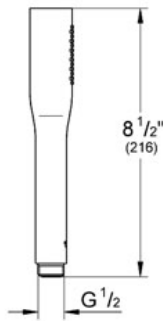

Product Description:
Hand Shower

Standard Specification:

- GROHE StarLight® finish
- GROHE CoolTouch®
- GROHE EcoJoy® technology for less water and perfect flow
- SpeedClean anti-lime system
- Flow restrictor - 2.0 gpm at 80psi
- Max Flow Rate 2.0 gpm (7.6 L/min)