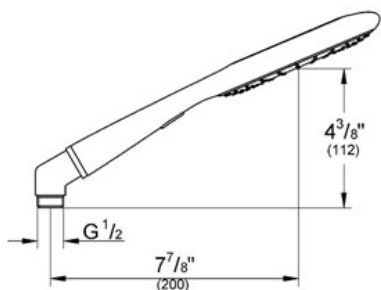

Product Description:

Icon Hand Shower

Standard Specification:

- GROHE StarLight® finish
- GROHE DreamSpray® perfect spray pattern
- Metal elbow adapter for the combination of hand showers with shower hoses
- GROHE CoolTouch®
- GROHE EcoJoy® technology for less water and perfect flow
- SpeedClean anti-lime system
Rain, SmartRain
- Eco function (reduction of flow rate)
- Inner WaterGuide for a longer life
- Universal mounting system (fits all standard shower hoses)
- Suitable for instantaneous heater