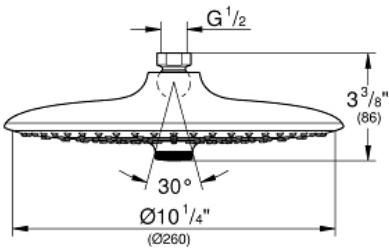

EUPHORIA 260  
Shower Head 3 Sprays  
MODEL # 26456000

Pure Freude  
an Wasser

GROHE

**Product Description:**  
EUPHORIA 260  
Shower Head 3 Sprays

**Standard Specification:**

- Rain, SmartRain, Jet
- 10" Diameter
- Rotating ball joint  $\pm 15^\circ$
- 1/2" Connection thread
- **GROHE EcoJoy** 1.75 gpm (6.6 l/min) flow limiter
- **GROHE DreamSpray** perfect spray pattern
- **GROHE StarLight** chrome finish
- **SpeedClean** anti-lime system
- Inner WaterGuide for a longer life
- Suitable for instantaneous heater
- Min. recommended pressure: 15 psi (1.0 bar)