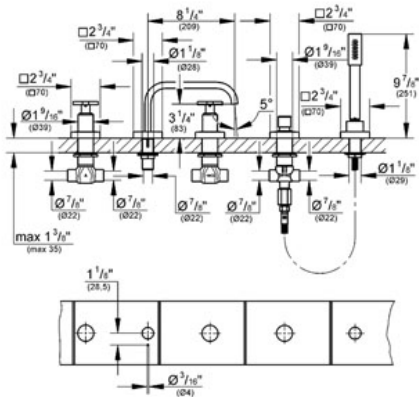

ALLURE
5-Hole Bath Combination
MODEL # 25083

Pure Freude an Wasser

GROHE America, Inc | 200 North Gary Avenue, Suite G, Roselle, IL 60172
Phone: +1 (800) 444-7643 | Fax: +1 (800) 225-2778 | us-customerservice@grohe.com

Product Description:
5-Hole Bath Combination

Standard Specification:

- GROHE StarLight® finish
- 1/2" ceramic cartridges (180° turn)
- 8 1/4" bath tub spout without diverter
- Handshower (28 034)
- Shower hose (28 102)
- 79"
- Max Flow Rate 13.2 gpm (50 L/min)

Applicable Codes & Standards:

- Energy Policy Act of 1992
- ASME A112.18.1/CSA B125.1

Color:

□ 25083 000 chrome