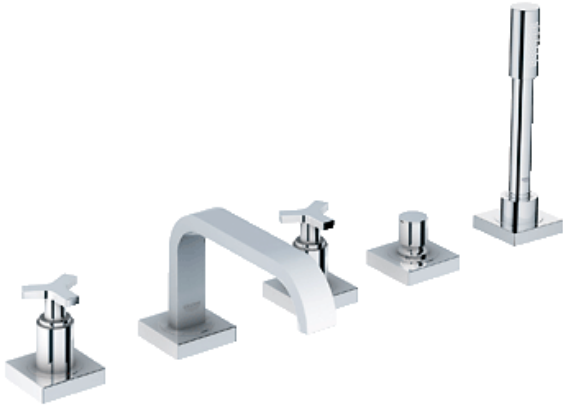

ALLURE
5-Hole Bath Combination
MODEL # 25083

Pure Freude an Wasser

GROHE America, Inc | 200 North Gary Avenue, Suite G, Roselle, IL 60172
Phone: +1 (800) 444-7643 | Fax: +1 (800) 225-2778 | us-customerservice@grohe.com

Product Description:
5-Hole Bath Combination

Standard Specification:

- GROHE StarLight® finish
- 1/2" ceramic cartridges (180° turn)
- 8 1/4" bath tub spout without diverter
- Handshower (28 034)
- Shower hose (28 102)
- 79"
- Max Flow Rate 13.2 gpm (50 L/min)