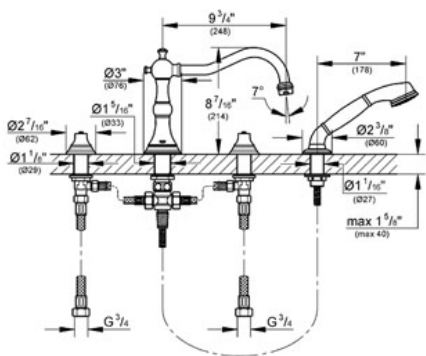

BRIDGEFORD  
Four-hole bath combination  
MODEL # 25080

*Pure Freude an Wasser*

GROHE America, Inc | 200 North Gary Avenue, Suite G, Roselle, IL 60172  
Phone: +1 (800) 444-7643 | Fax: +1 (800) 225-2778 | us-customerservice@grohe.com

**Product Description:**  
Four-hole bath combination

**Standard Specification:**

- GROHE StarLight® finish
- Diverter bath spout with flow control
- Side valves
- 3/4" ceramic cartridges (90° turn)
- Handshower
- Shower hose (28 102)
- Pressure resistant flexible connection hoses (between spout and side valves)
- Handles sold separately
- Max Flow Rate 13.2 gpm for Spout

**Applicable Codes & Standards:**

- Energy Policy Act of 1992
- ASME A112.18.1/CSA B125.1

**Color:**

- 25080 000 chrome
- 25080 EN0 Brushed Nickel
- 25080 ZB0 Oil Rubbed Bronze