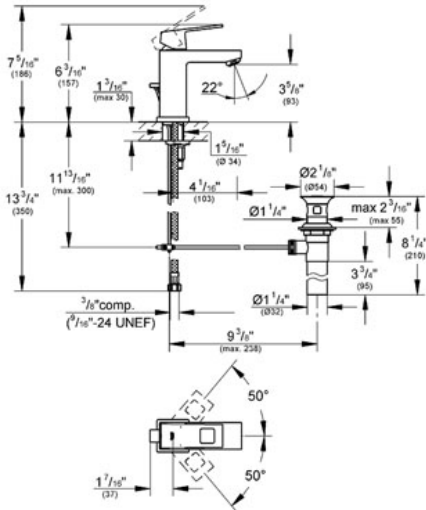

EUROCUBE Lavatory Centerset S-Size

MODEL # 23129

Pure Freude an Wasser

GROHE America, Inc | 200 North Gary Avenue, Suite G, Roselle, IL 60172
Phone: +1 (800) 444-7643 | Fax: +1 (800) 225-2778 | us-customerservice@grohe.com

Product Description: Lavatory Centerset S-Size

Standard Specification:

- GROHE StarLight® finish
- GROHE SilkMove® ceramic cartridge
- GROHE EcoJoy® technology for less water and perfect flow
- GROHE QuickFix™ Plus installation system
- Single hole installation
- Metal lever
- Flow control
- 1 1/4" pop-up waste set
- Stainless Steel Braided Flexible Supplies
- Temperature limiter
- Max Flow Rate 1.5 gpm (5.7 L/min)