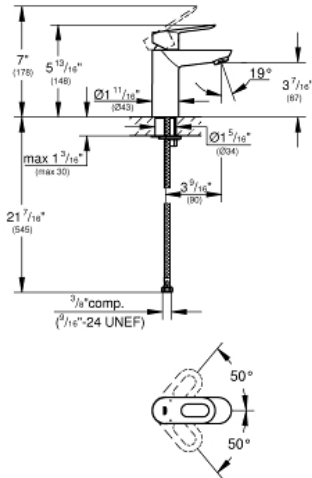

BAULOOP
Single-Handle Bathroom Faucet
MODEL # 23085000

Pure Freude
an Wasser

GROHE

Product Description:
BAULOOP
Single-Handle Bathroom Faucet

- Standard Specification:**
- Single hole installation
 - Metal lever
 - 1 1/8" ceramic cartridge
 - Chrome Finish
 - Flow control
 - 6" escutcheon
 - Smooth body
 - Stainless steel flex lines
 - Quick installation system
 - Max Flow Rate: 1.5 gpm (5.7 L/min)

- Applicable Codes & Standards:**
- Energy Policy Act of 1992
 - NSF 61
 - ASME A112.18.1/CSA B125.1
 - US Federal and State material regulations
 - EPA WaterSense®
 - ICC/ANSI A117.1

Color:
□ 23085000 StarLight Chrome