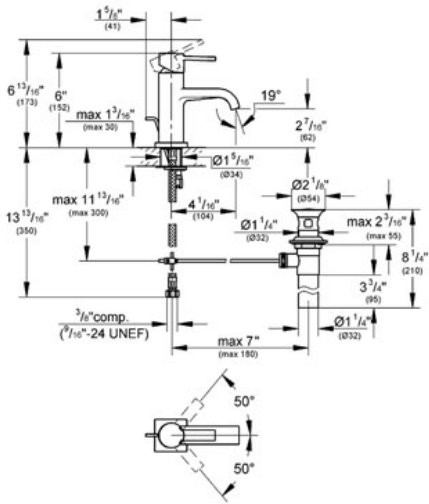

ALLURE Lavatory Centerset M-Size

MODEL # 23077

GROHE America, Inc | 200 North Gary Avenue, Suite G, Roselle, IL 60172
Phone: +1 (800) 444-7643 | Fax: +1 (800) 225-2778 | us-customerservice@grohe.com

Pure Freude an Wasser

Product Description: Lavatory Centerset M-Size

Standard Specification:

- GROHE StarLight® finish
- GROHE SilkMove® ceramic cartridge
- GROHE EcoJoy® technology for less water and perfect flow
- Single hole installation
- Flow control
- 1 1/4" pop-up waste set
- Stainless Steel Braided Flexible Supplies
- Quick installation system
- Flow restrictor (1.5 gpm)
- Max Flow Rate 1.5 gpm (5.7 L/min)

Applicable Codes & Standards:

- Energy Policy Act of 1992
- NSF 61
- ASME A112.18.1/CSA B125.1
- US Federal and State material regulations
- EPA WaterSense®
- ICC/ANSI A117.1

Color:

- 23077 000 chrome