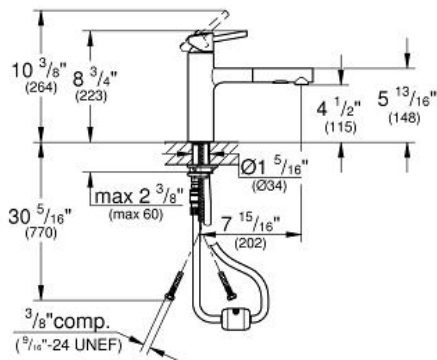

Product Description:
Single-lever sink mixer 1/2"

Standard Specification:

- Medium spout
- Single hole installation
- **GROHE SilkMove** 35 mm ceramic cartridge
- **GROHE StarLight**[®] finish
- Adjustable flow rate limiter
- Swivel cast spout
- Swivel area 100°
- **Pull-out locking dual spray control - switches back and forth between regular flow and spray**
- **SpeedClean**[®] anti-lime system
- Automatic returning
- Integrated non-return valve
- Locking Push Button Control - to switch from regular flow to spray
- Automatic return to aerator
- Flexible hose connections
- Quick installation system
- **Protected against backflow**
- **GROHE SuperSteel** Infinity Finish[™]
- Max Flow Rate 1.5 gpm

Product Description:

Adaptor

Standard Specification:

- **Foot control: activation of water via contact with sensor**
- 6 V lithium-battery supply (type CR-P2)
- **CE approved**
- Solenoid valve
- Fixed value mixing valve
- Automatic safety stop after 60 sec. (factory set)
- Retro-fit upgrade set compatible with all GROHE pull-out and pull-down kitchen faucets: K7® (32 178), LadyLux® (32 298, 32 226, 32 283, 33 893, 32 245, 32 256, 33 755, 33 759), Minta™ (32 319, 31 378), Bridgeford® (33 870), Concetto (32 665, 31 479, 31 453), Essence New (30 271), Parkfield® (30 213, 30 296), Eurodisc®/Eurodisc® Cosmopolitan (33 330), Europlus (32 946) and Alira (32 999)