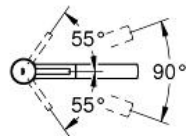

Product Description:
Single-lever sink mixer 1/2"

Standard Specification:

- Medium spout
- Single hole installation
- **GROHE SilkMove** 35 mm ceramic cartridge
- **GROHE StarLight**[®] finish
- Adjustable flow rate limiter
- Swivel cast spout
- Swivel area 100°
- **Pull-out locking dual spray control - switches back and forth between regular flow and spray**
- **SpeedClean**[®] anti-lime system
- Automatic returning
- Integrated non-return valve
- Locking Push Button Control - to switch from regular flow to spray
- Automatic return to aerator
- Flexible hose connections
- Quick installation system
- **Protected against backflow**
- **GROHE SuperSteel** Infinity Finish[™]
- Max Flow Rate 1.5 gpm