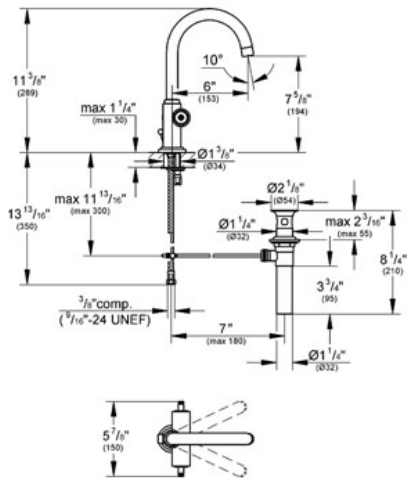

ATRIO  
One-hole basin mixer, 1/2"  
L-Size  
MODEL # 21027

GROHE America, Inc | 200 North Gary Avenue, Suite G, Roselle, IL 60172  
Phone: +1 (800) 444-7643 | Fax: +1 (800) 225-2778 | us-customerservice@grohe.com

Pure Freude an Wasser

**Product Description:**  
One-hole basin mixer, 1/2"  
L-Size

- Standard Specification:**
- GROHE StarLight® finish
  - GROHE SilkMove® ceramic cartridge
  - Swivel tubular spout with flow control and stop limiter
  - 1/2" ceramic cartridge (90° turn)
  - 1 1/4" pop-up waste set
  - High spout
  - Stainless Steel Braided Flexible Supplies
  - Quick installation system
  - Handles sold separately
  - GROHE WaterCare™
  - Max Flow Rate 1.5 gpm (5.7 L/min)
  - Less handles – order (18 026) or (18 027)(sold separately)

- Applicable Codes & Standards:**
- Energy Policy Act of 1992
  - NSF 61
  - ASME A112.18.1/CSA B125.1
  - US Federal and State material regulations
  - EPA WaterSense®
  - CalGreen

- Color:**
- 21027 000 chrome
  - 21027 EN0 Brushed Nickel