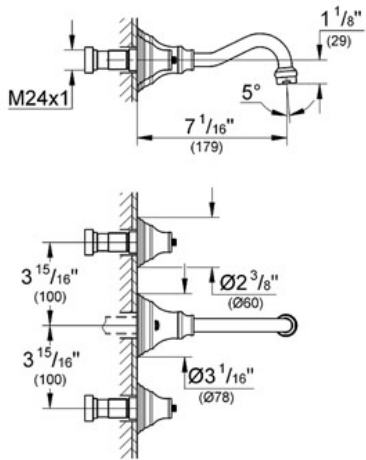

BRIDGEFORD Three-hole basin mixer 1/2"

MODEL # 20135

Pure Freude an Wasser

GROHE

GROHE America, Inc | 200 North Gary Avenue, Suite G, Roselle, IL 60172
Phone: +1 (800) 444-7643 | Fax: +1 (800) 225-2778 | us-customerservice@grohe.com

Product Description: Three-hole basin mixer 1/2"

Standard Specification:

- GROHE StarLight® finish
- Wall mount
- Handles sold separately
- 7 1/6" (180 mm) spout
- Set for final installation for 33 885
- Max Flow Rate 1.5 gpm (5.7 L/min)

Applicable Codes & Standards:

- Energy Policy Act of 1992
- NSF 61
- ASME A112.18.1/CSA B125.1
- US Federal and State material regulations
- EPA WaterSense®

Color:

- 20135 000 chrome
- 20135 EN0 Brushed Nickel
- 20135 ZB0 Oil Rubbed Bronze