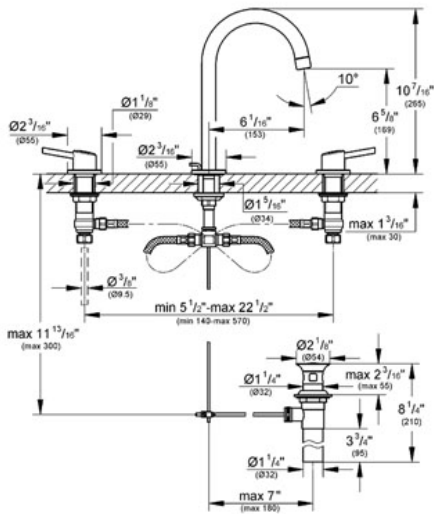

CONCETTO
 Three-hole basin mixer 1/2"
 L-Size
 MODEL # 20217

GROHE America, Inc | 200 North Gary Avenue, Suite G, Roselle, IL 60172
 Phone: +1 (800) 444-7643 | Fax: +1 (800) 225-2778 | us-customerservice@grohe.com

Pure Freude an Wasser

Product Description:
 Three-hole basin mixer 1/2"
 L-Size

Standard Specification:

- GROHE EcoJoy® technology for less water and perfect flow
- Spout with flow control
- GROHE StarLight® finish
- Ceramic cartridge
- 1 1/4" pop-up waste set
- GROHE QuickFix™ installation system with centering support
- Pressure resistant flexible connection hoses
- Between middle-body and side valves
- Union nut with 7/16" drilling
- Max Flow Rate 1.5 gpm (5.7 L/min)