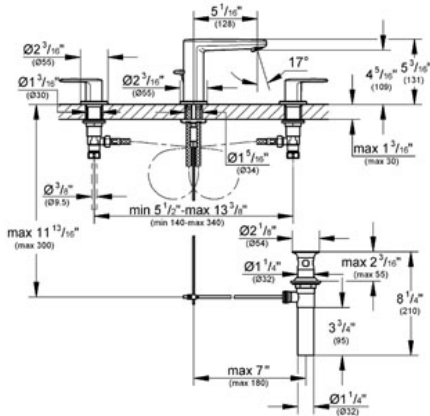

EUROPLUS
Three-hole basin mixer 1/2"
S-Size

MODEL # 20302

GROHE America, Inc | 200 North Gary Avenue, Suite G, Roselle, IL 60172
Phone: +1 (800) 444-7643 | Fax: +1 (800) 225-2778 | us-customerservice@grohe.com

Pure Freude an Wasser

GROHE

Product Description:
Three-hole basin mixer 1/2"
S-Size

Standard Specification:

- GROHE StarLight® finish
- GROHE EcoJoy® technology for less water and perfect flow
- GROHE QuickFix™ installation system with centering support
- Spout with SpeedClean-flow control
- 3/4" ceramic cartridges (90° turn)
- 1 1/4" pop-up waste set
- Pressure resistant flexible connection hoses (between spout and side valves)
- Union nut with 7/16" drilling
- Max Flow Rate 1.5 gpm at 60 psi (5.7 L/min)