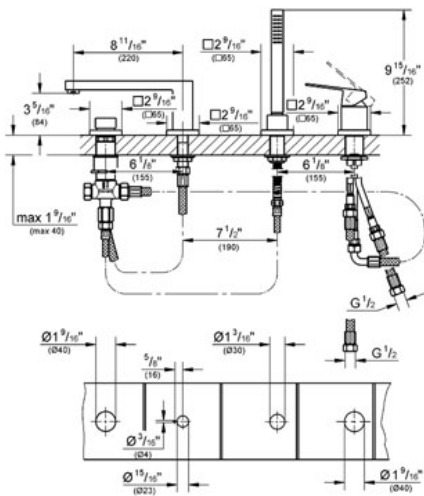

# EUROCUBE Four-hole Single-lever Bath Combination

MODEL # 19897

GROHE America, Inc | 200 North Gary Avenue, Suite G, Roselle, IL 60172  
Phone: +1 (800) 444-7643 | Fax: +1 (800) 225-2778 | us-customerservice@grohe.com

## Product Description: Four-hole Single-lever Bath Combination

### Standard Specification:

- GROHE StarLight® finish
- GROHE SilkMove® ceramic cartridge
- Metal lever
- Pre-assembled spout mounting
- Bath inlet with flow control
- Diverter bath/shower
- Euphoria Cube hand shower (27 699 000) 2.5 gpm
- 79" metal shower hose
- Stainless Steel Braided Flexible Supplies
- **Protected against backflow**
- Max FLow Rate 6.9 gpm at 45 psi (26.1 L/min), 2.5 gpm (9.5 L/min) for Shower Hand