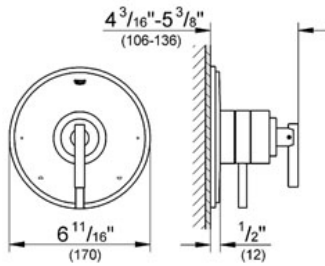

## Dual function pressure balance trim with control module

MODEL # 19867

GROHE America, Inc | 200 North Gary Avenue, Suite G, Roselle, IL 60172  
 Phone: +1 (800) 444-7643 | Fax: +1 (800) 225-2778 | us-customerservice@grohe.com

Pure Freude an Wasser

**Product Description:**  
 Dual function pressure balance trim with control module

- Standard Specification:**
- GROHE StarLight® finish
  - For shower/tubs with non-diverter tub spout or for 2 shower outlet applications
  - Integrated volume control
  - 2-way diverter function
  - 1 axis operation
  - For use with GrohFlex™ universal rough-in box 35 026 000 sold separately
  - 5.3 gpm at 45 psi (bottom outlet)
  - 2.9 gpm at 45 psi (top outlet)
  - ABS trim plate

- Applicable Codes & Standards:**
- Energy Policy Act of 1992
  - ASME A112.18.1/CSA B125.1
  - ICC/ANSI A117.1

- Color:**
- 19867 EN0 Brushed Nickel
  - 19867 000 chrome