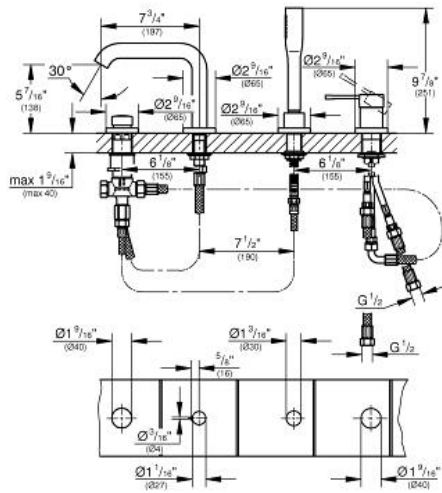

ESSENCE NEW Four-hole Single-lever Bath Combination

MODEL # 19578

GROHE America, Inc | 200 North Gary Avenue, Suite G, Roselle, IL 60172
Phone: +1 (800) 444-7643 | Fax: +1 (800) 225-2778 | us-customerservice@grohe.com

Pure Freude an Wasser

Product Description: Four-hole Single-lever Bath Combination

Standard Specification:

- GROHE SilkMove® ceramic cartridge
- With temperature limiter
- GROHE StarLight® finish
- Pre-assembled spout mounting
- OHM operating element
- Metal lever
- Bath inlet with flow control
- Diverter bath/shower
- Handshower
- 79" metal shower hose
- Stainless Steel Braided Flexible Supplies
- Connection for shower hose
- **Protected against backflow**
- Min. recommended pressure 15 psi

Applicable Codes & Standards:

- ASME A112.18.1/CSA B125.1
- US Federal and State material regulations

Color:

- 19578 001 chrome