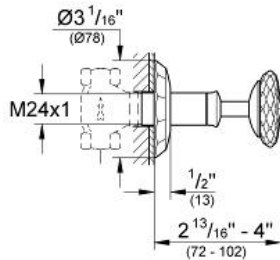

KENSINGTON
Volume Control Trim
MODEL # 19269

Pure Freude an Wasser

GROHE

GROHE America, Inc | 200 North Gary Avenue, Suite G, Roselle, IL 60172
Phone: +1 (800) 444-7643 | Fax: +1 (800) 225-2778 | us-customerservice@grohe.com

Product Description:
Volume Control Trim

Standard Specification:

- GROHE StarLight® finish
- For use with Rough-In Valve 29 273 or 29 274

Applicable Codes & Standards:

- Energy Policy Act of 1992
- ASME A112.18.1/CSA B125.1