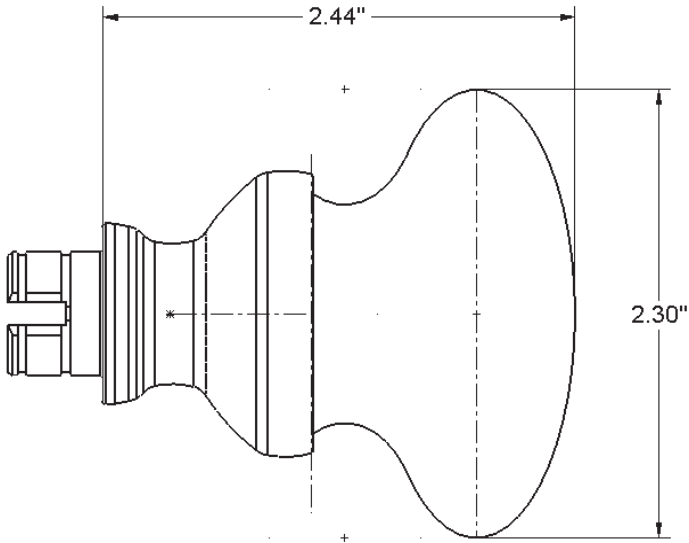

TECHNICAL SPECIFICATIONS

---

**Coventry Knob**

> Collection: Grandeur

> Design code: COV

> Material: Porcelain

Coventry Knob shown in Polished Brass