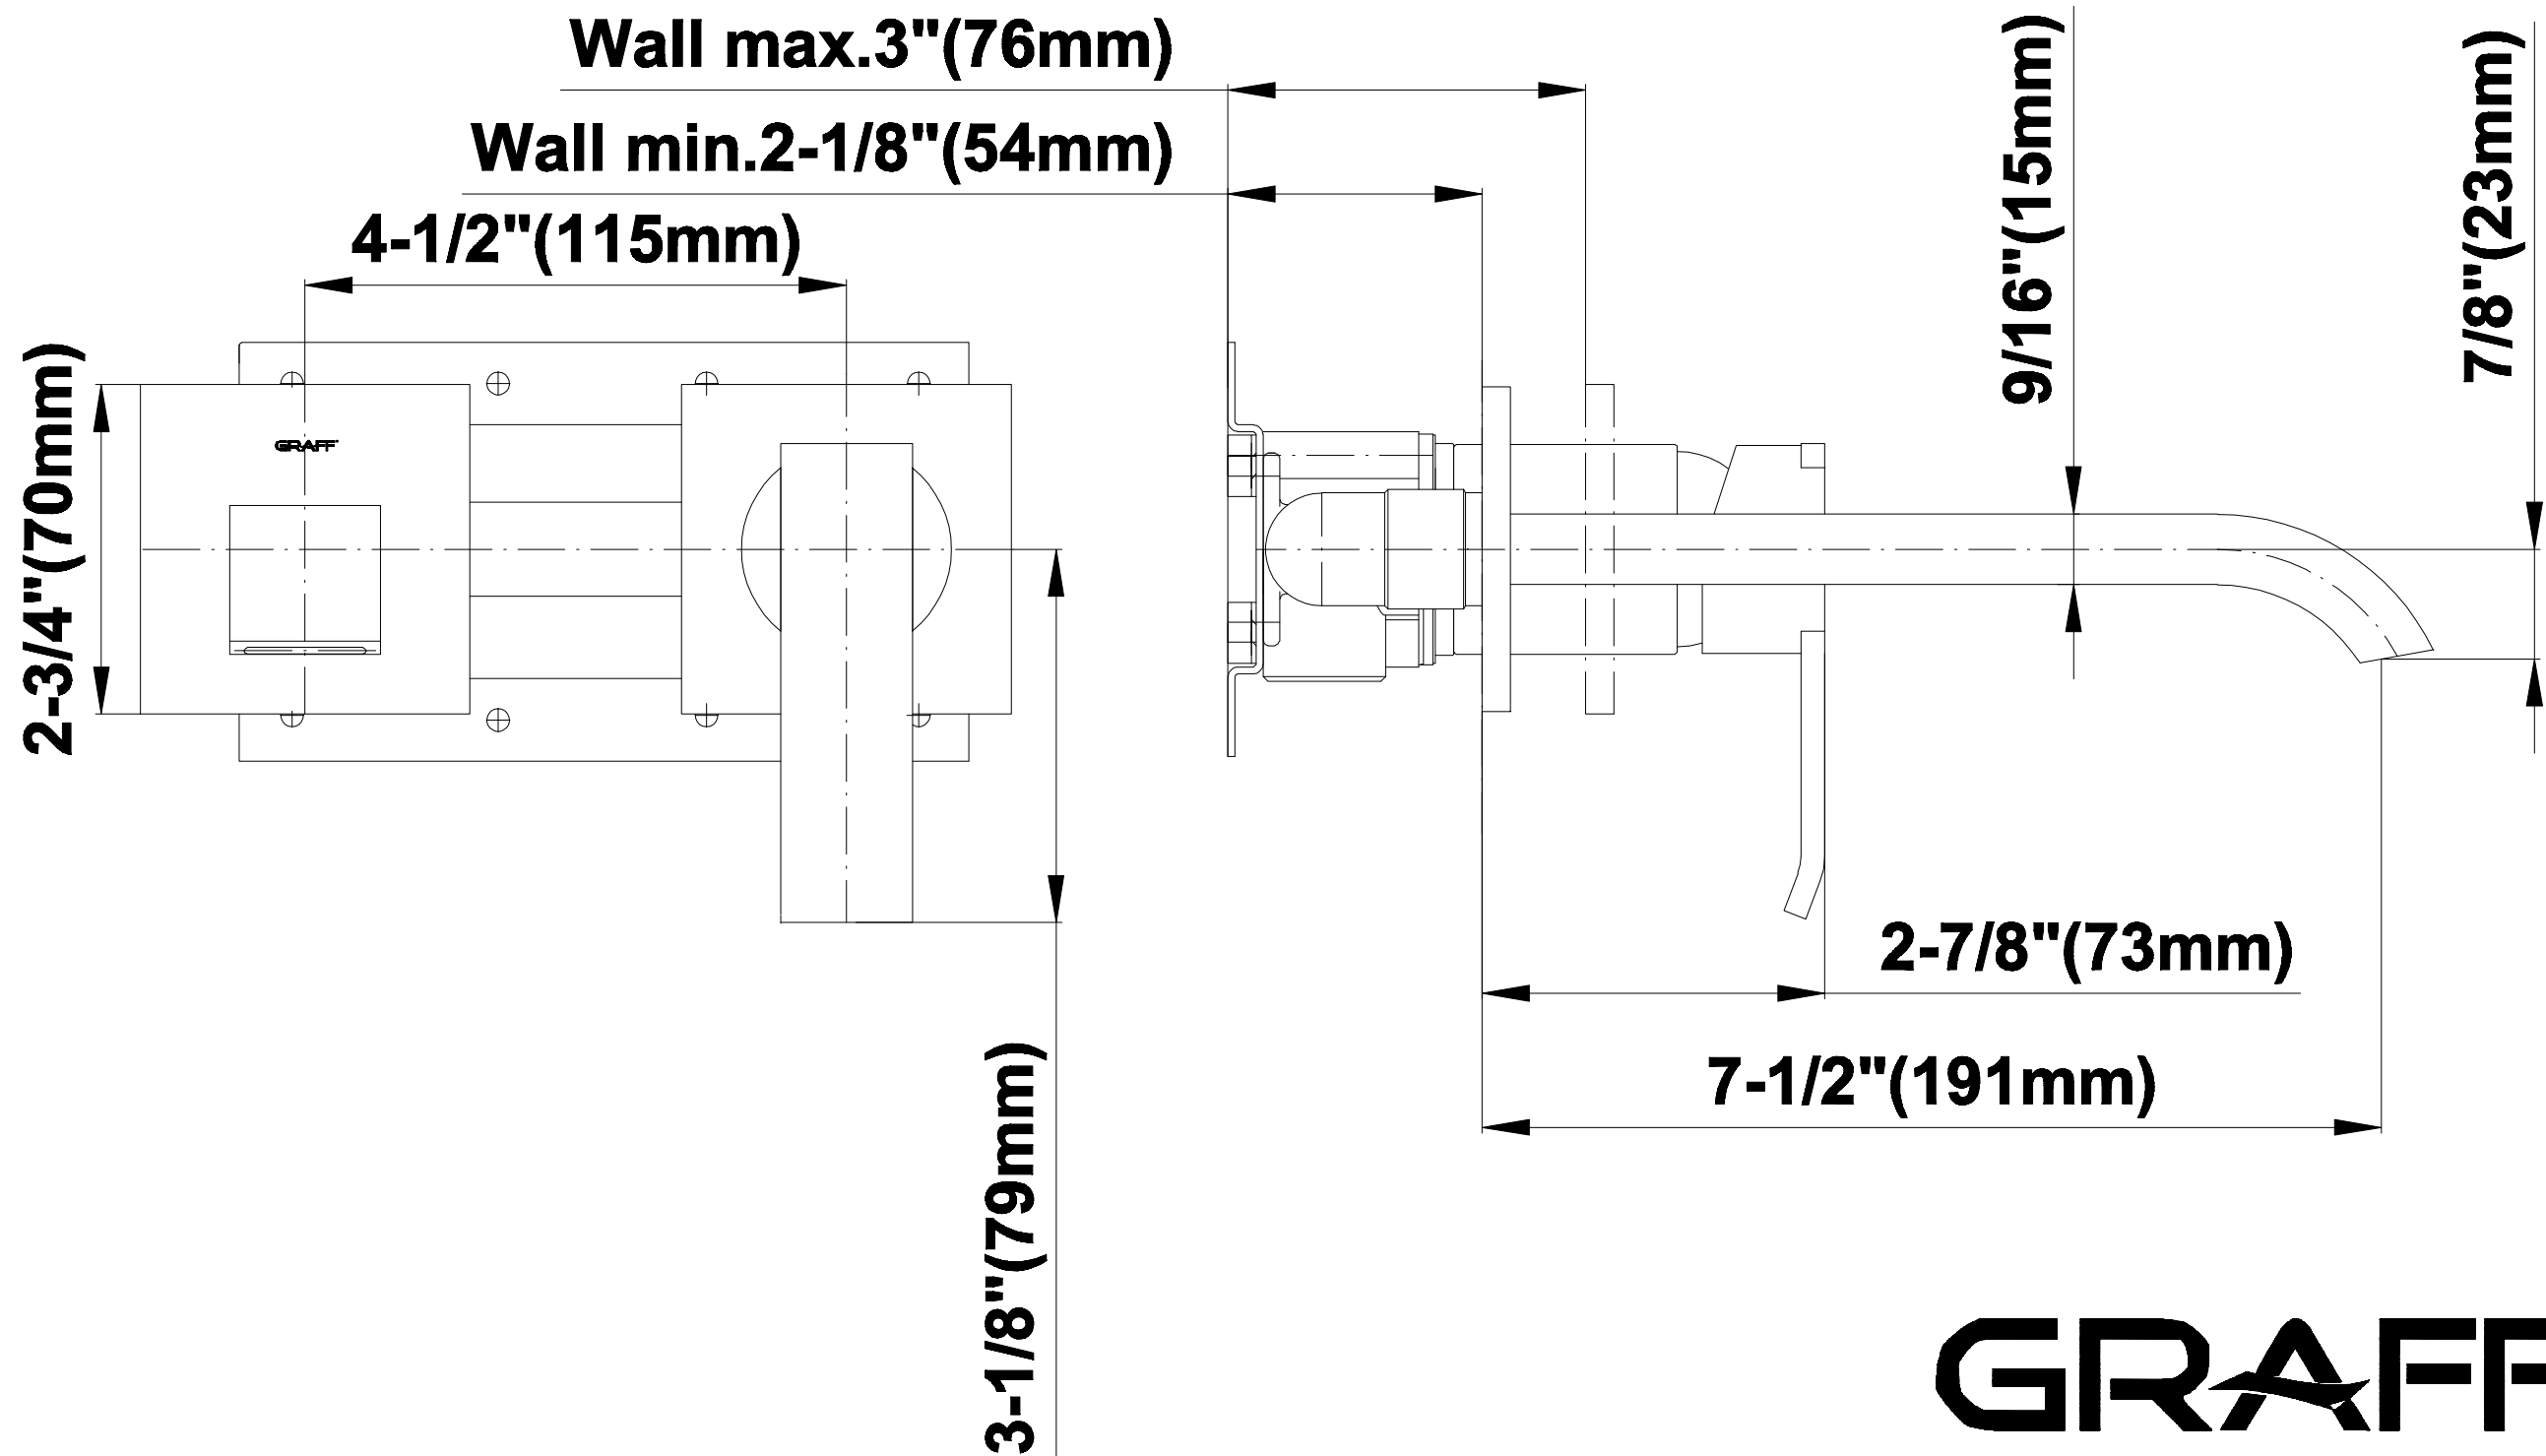

G-6235

Qubic Series

- Pressure 80PSI (5,5bar)
- - - Pressure 60PSI (4,15bar)
- · - · - Pressure 40PSI (2,75bar)
- · - - - Pressure 20PSI (1,4bar)