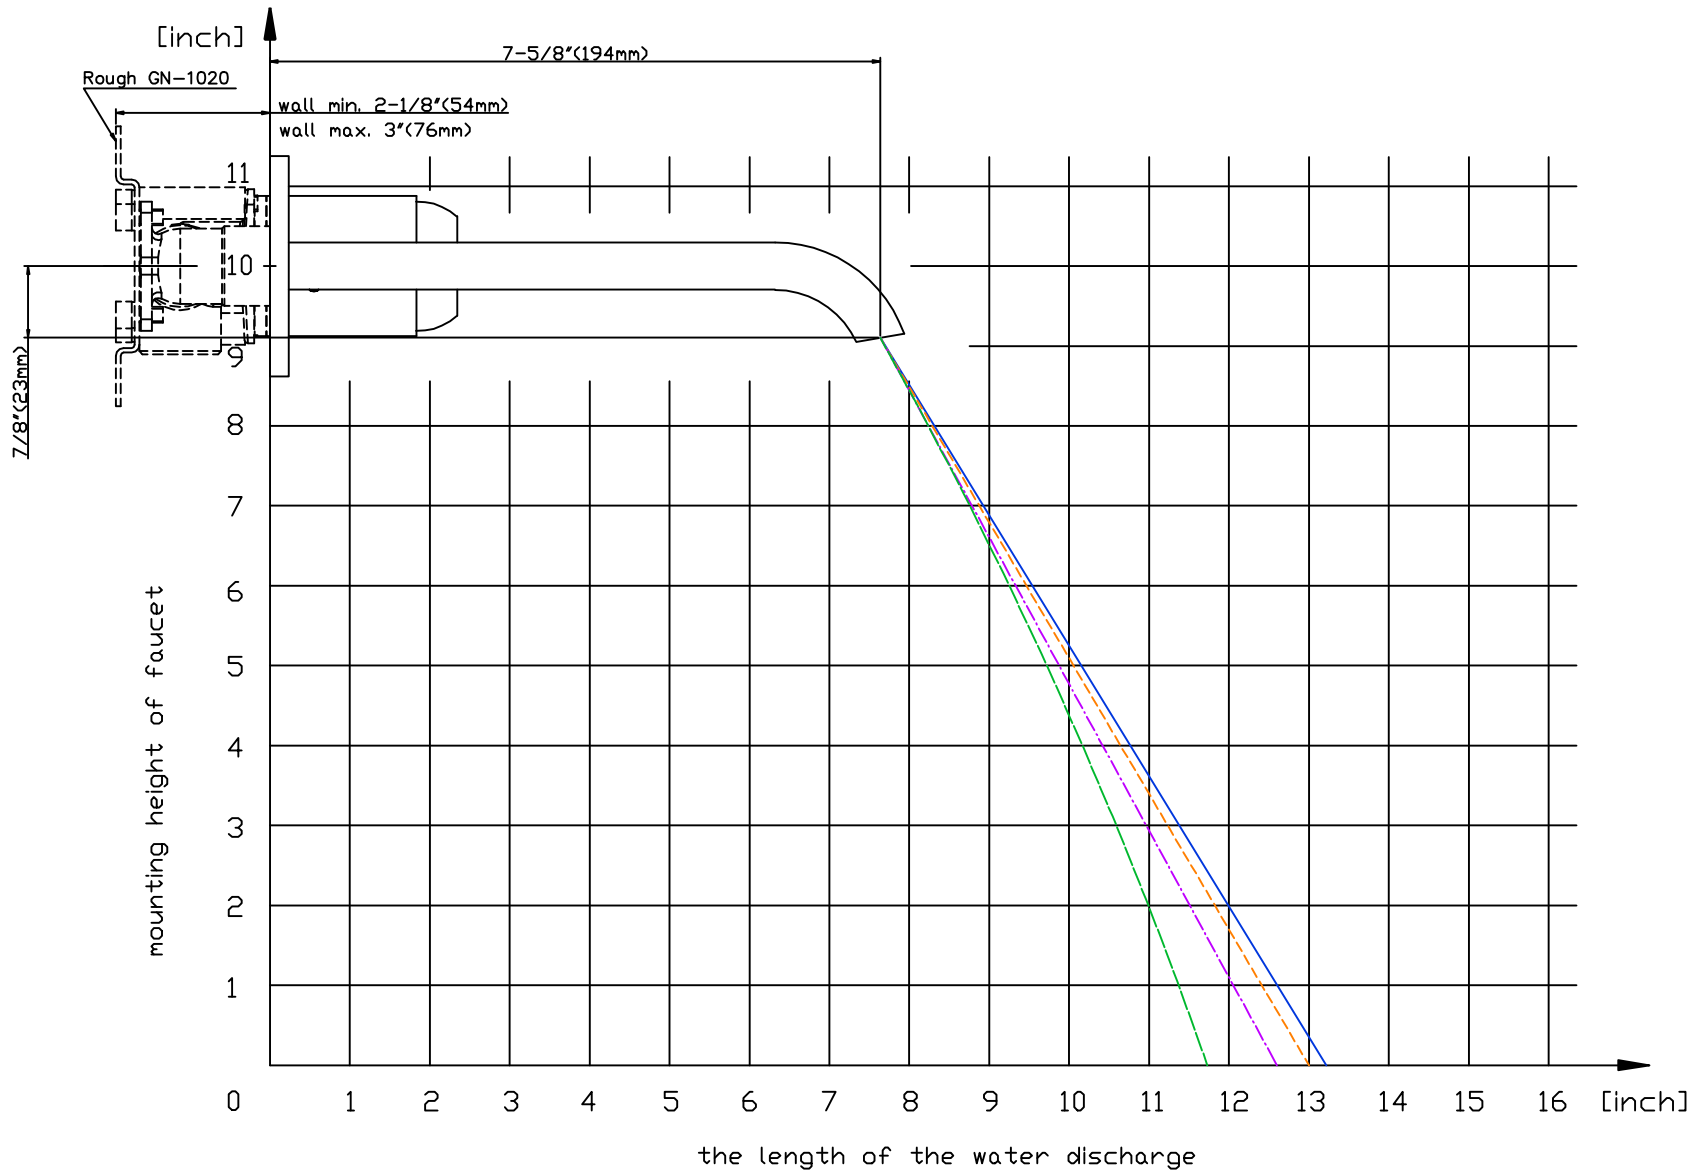

G-6235

Qubic Series

- Pressure 80PSI (5,5bar)
- - - Pressure 60PSI (4,15bar)
- · - · - Pressure 40PSI (2,75bar)
- · - - - Pressure 20PSI (1,4bar)