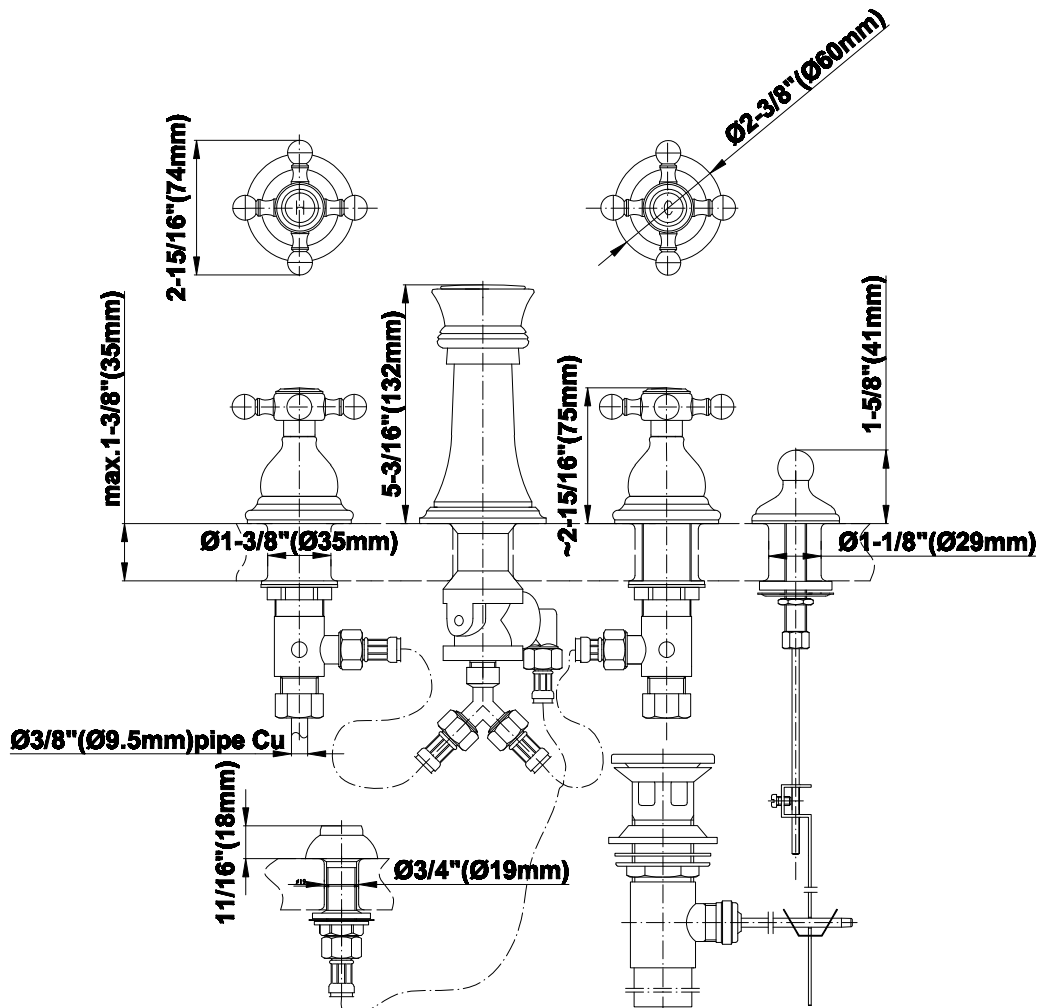

The measurements shown are for reference only. Products and specifications shown are subject to change without notice. Revised 07/2012.

www.graff-faucets.com | phone: 800-954-4723