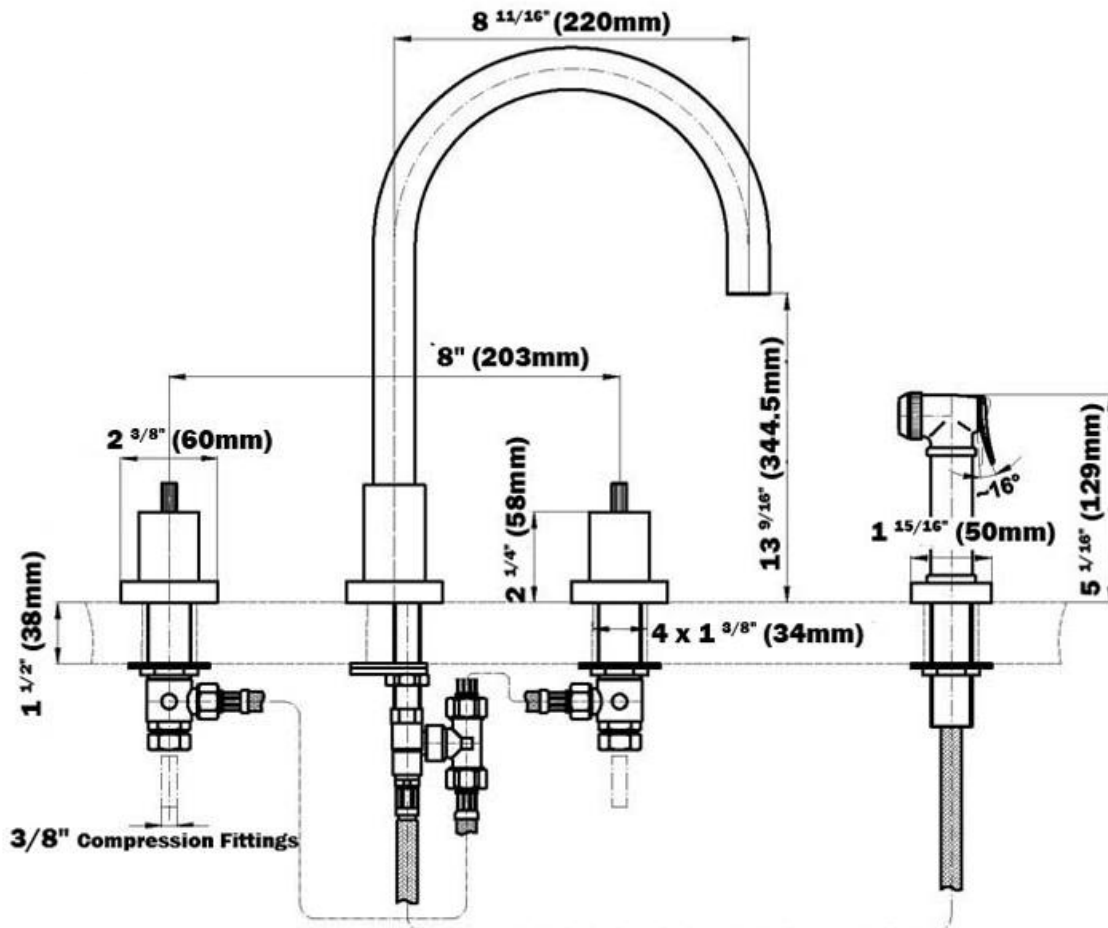

The measurements shown are for reference only. Products and specifications shown are subject to change without notice. Revised 09/2012.

www.graff-faucets.com | phone: 800-954-4723