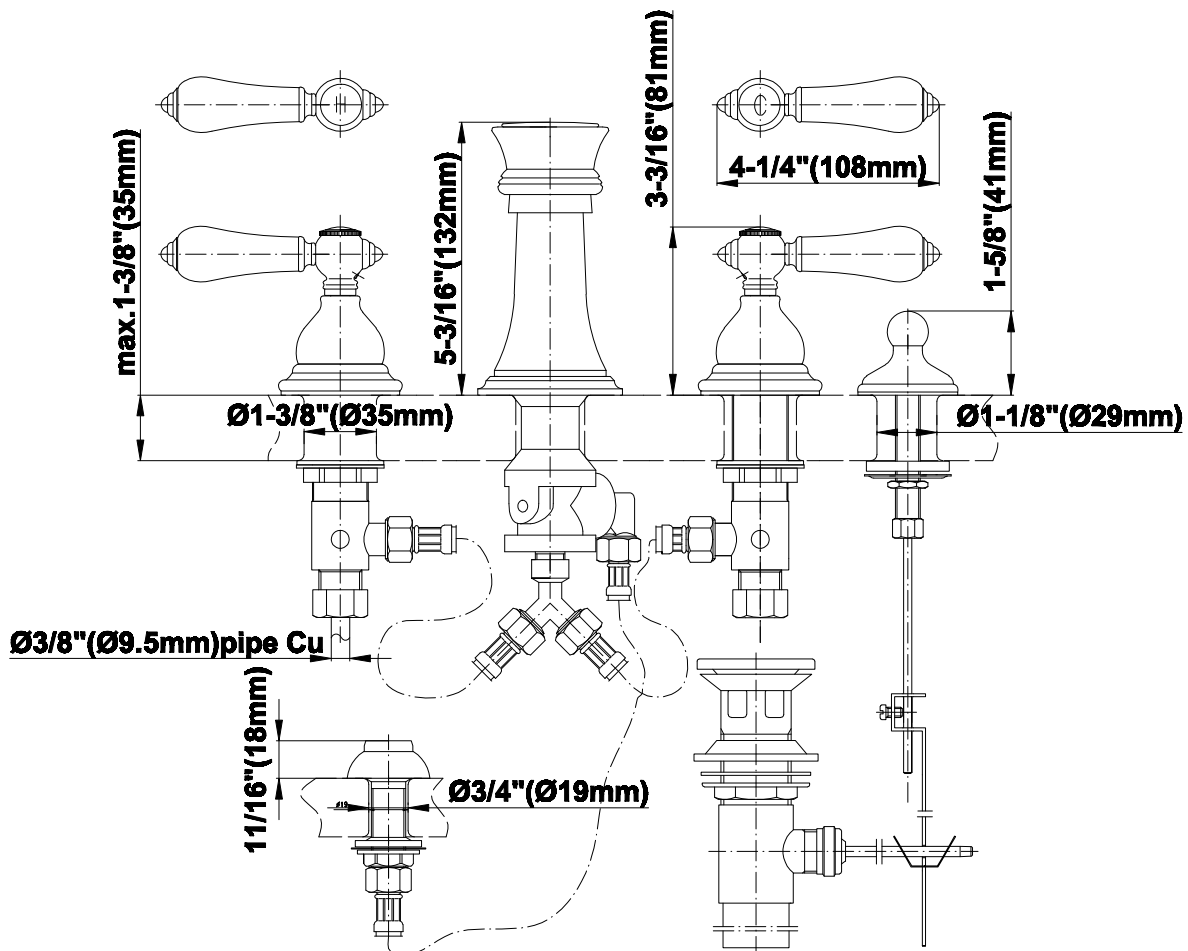

The measurements shown are for reference only. Products and specifications shown are subject to change without notice. Revised 07/2012.

www.graff-faucets.com | phone: 800-954-4723