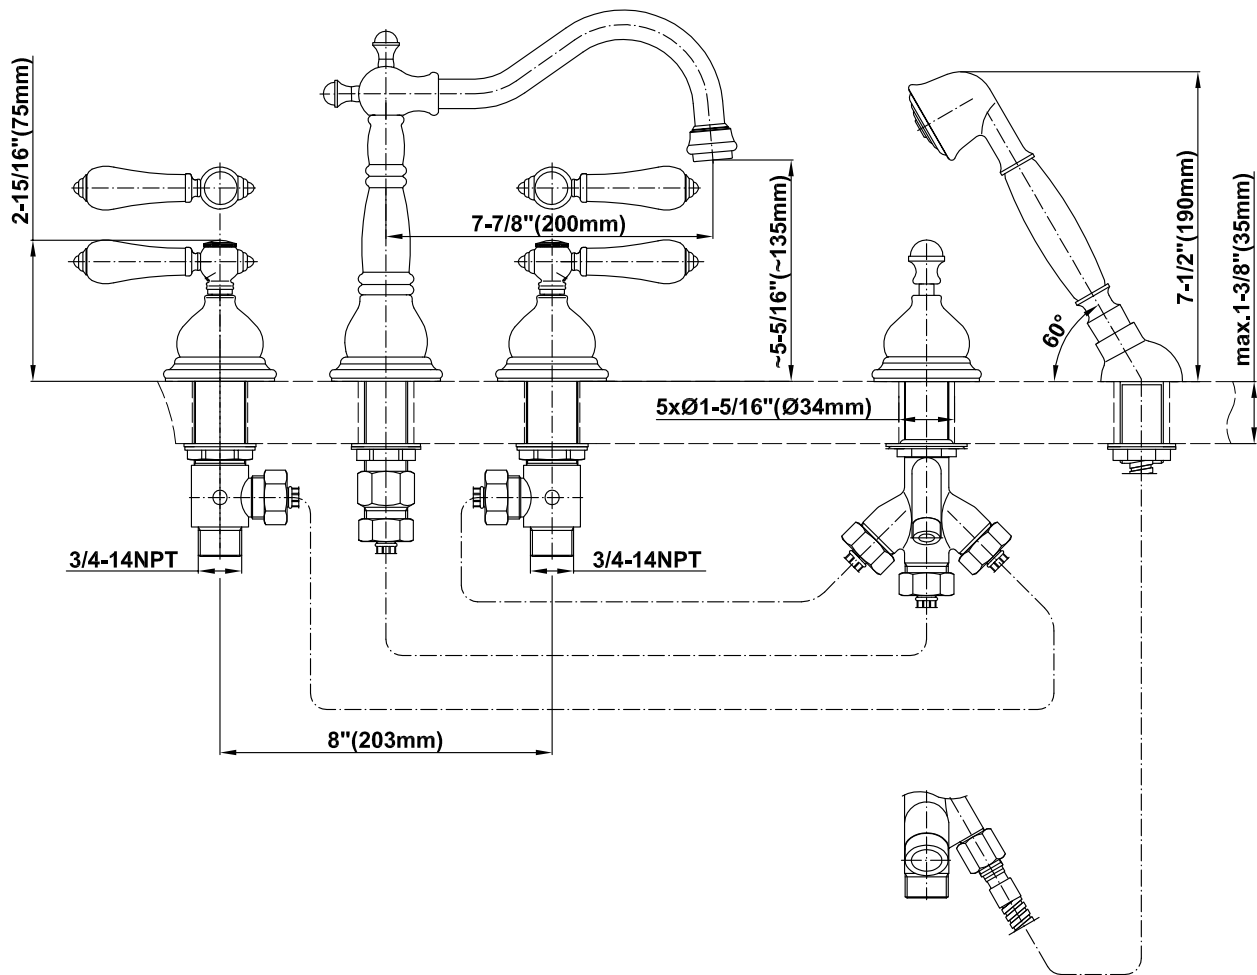

G-2551-LM34

Nantucket Collection

Roman Tub Set (Rough and Trim)

GRAFF[®]
CUTTING EDGE DESIGN

Product Features

- 1-1/3" hole cutout (x5)
- Aerated flow rate ~ 7 gpm @ 45 psi
- Deck-mounted handshower and diverter set included

- In-line pressure balancing valve G-1060

Warranty

- Limited lifetime warranty

For complete warranty information go to www.graff-faucets.com/en-nam/warranty

The measurements shown are for reference only. Products and specifications shown are subject to change without notice. Revised 07/2012.