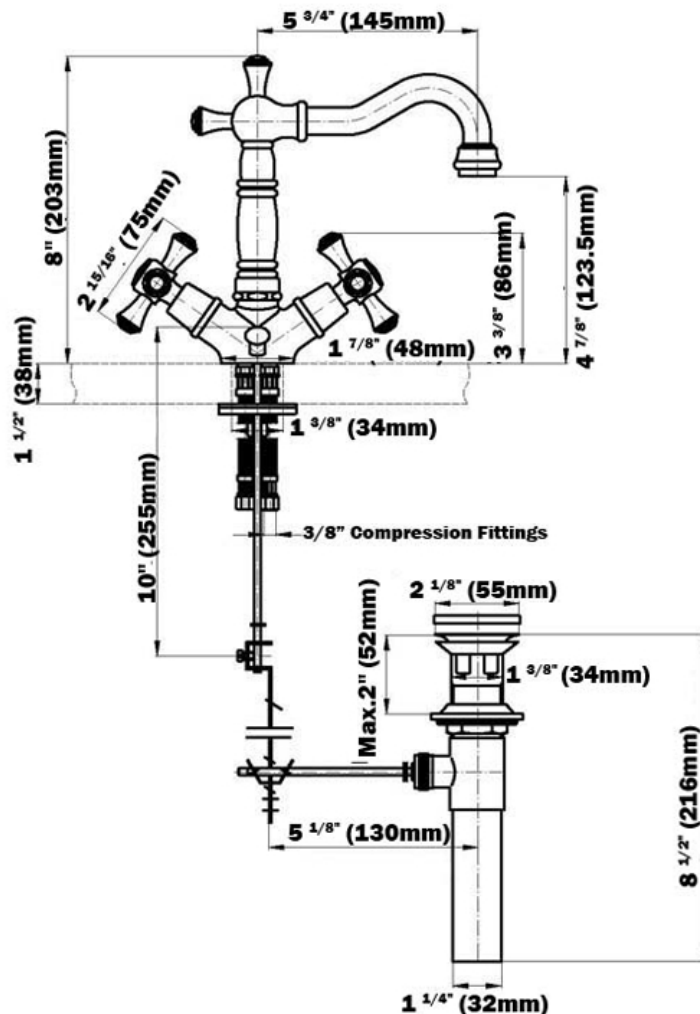

The measurements shown are for reference only. Products and specifications shown are subject to change without notice. Revised 09/2012.

www.graff-faucets.com | phone: 800-954-4723