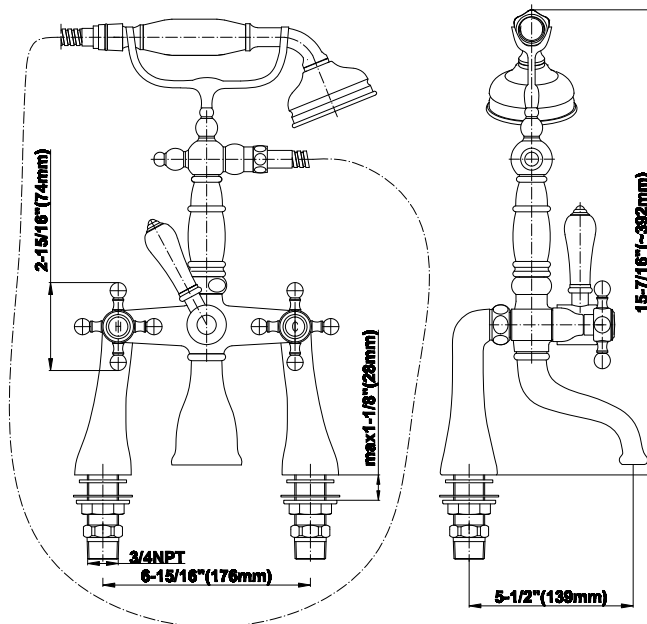

The measurements shown are for reference only. Products and specifications shown are subject to change without notice. Revised 9/2019

www.graff-designs.com | phone: 800-954-4723