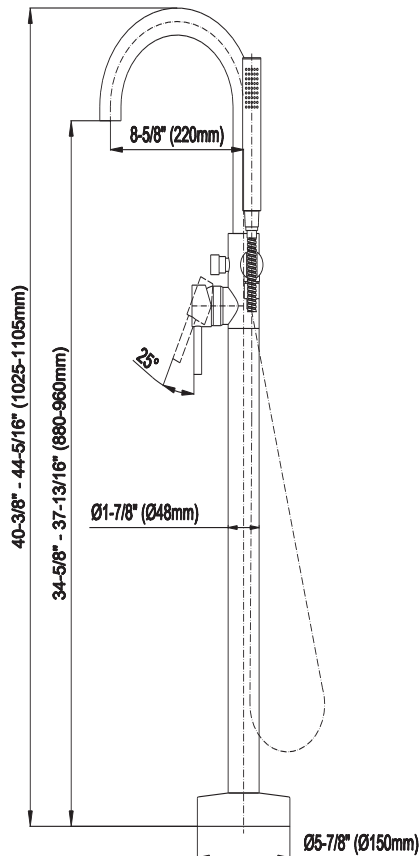

Product Features

- Floor-mount installation
- Aerated flow rate ~9 gpm @45 psi
- Handshower flow rate ≤1.5 max gpm
- 8-11/16" spout reach
- 40-3/8"-43-1/2" total height
- Includes handshower with 59" spiral flexible hose (PVD finishes use 59" flex hose)
- Optional in-line pressure balancing valve

Available Finishes

- Polished Chrome
  G-1752-LM3F-PC
- Polished Nickel
  G-1752-LM3F-PN
- Unfinished Brass*
  G-1752-LM3F-UB*
- Unfinished Brushed Brass*
  G-1752-LM3F-UBB*
- Matte Black*
  G-1752-LM3F-MBK*
- Architectural Black*
  G-1752-LM3F-BK*
- Architectural White*
  G-1752-LM3F-WT*
- Satin Nickel
  G-1752-LM3F-SN
- Olive Bronze*
  G-1752-LM3F-OB*
- Gunmetal*
  G-1752-LM3F-GM*
- OR'osa PVD*
  G-1752-LM3F-RG*
- Onyx PVD*
  G-1752-LM3F-OX*
- Polished Brass PVD*
  G-1752-LM3F-PB*
- Brushed Brass PVD*
  G-1752-LM3F-BB*
- Gold*
  G-1752-LM3F-AU*
- Brushed Gold*
  G-1752-LM3F-BAU*

Warranty

- Limited lifetime warranty

For complete warranty information go to
<https://www.graff-designs.com/en/info/faqs>

*special order finish - call for availability