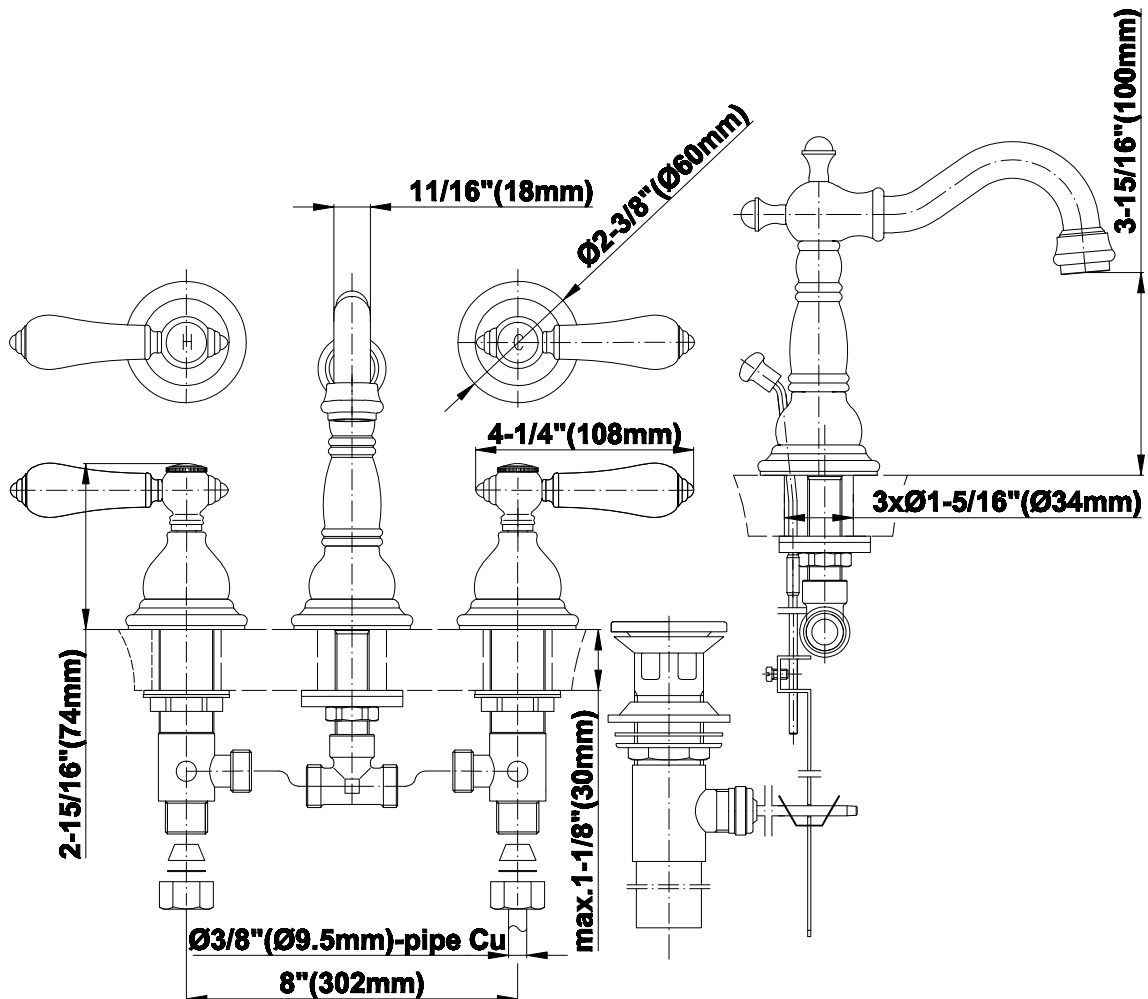

G-2500-LC1

Canterbury & Nantucket Collections
Widespread Lavatory Faucet

GRAFF[®]
CUTTING EDGE DESIGN

Product Features

- Installs on 8" centers
- Aerated flow rate ~ 2.2 gpm @ 60 psi
- Includes pop-up drain assembly w/lift rod and overflow

- Decorative trap G-9970-**
- Water-saving aerator G-9300

Warranty

- Limited lifetime warranty

For complete warranty information go to www.graff-faucets.com/en-nam/warranty

The measurements shown are for reference only. Products and specifications shown are subject to change without notice. Revised 07/2012.