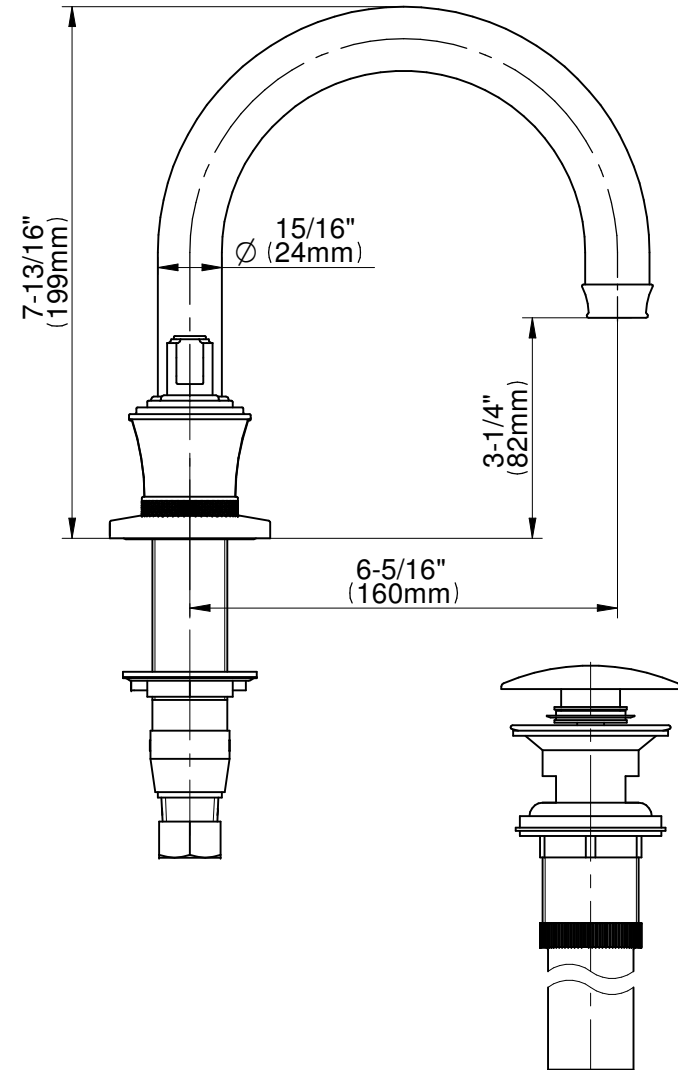

GN-11612-...-LM60B

VIGNOLA Series

GRAFF®
Art of Bath