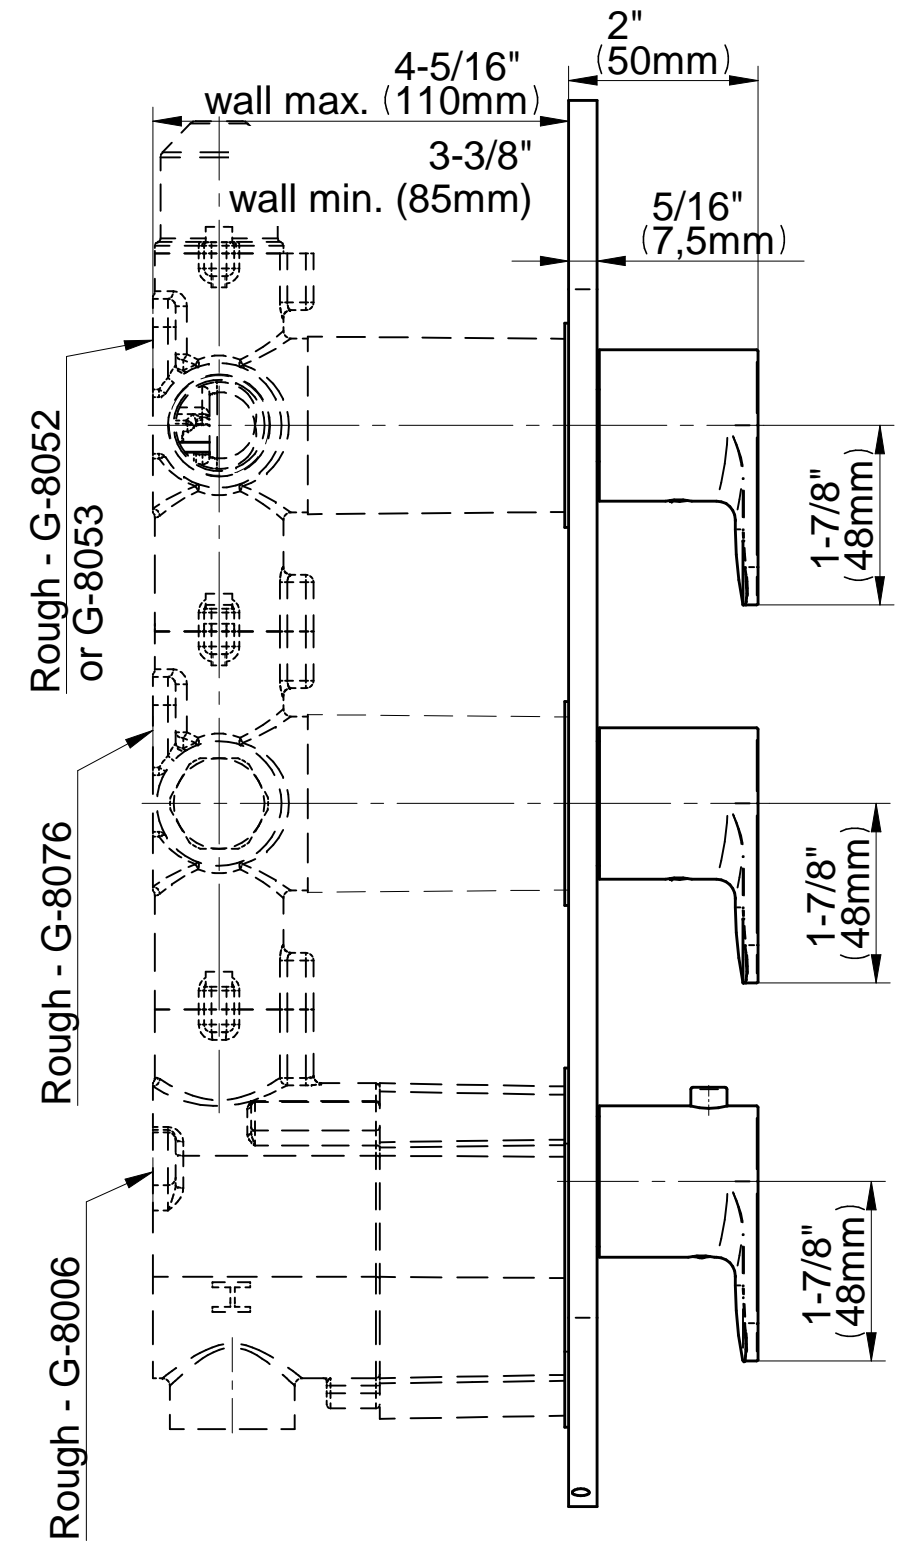

SHOWER
M-Series Thermostatic Shower
System - Tub and Shower with
Handshower
GL3.612WV-LM42E0

GRAFF®

Information

- 3/4" thermostatic valve and trim
- 3/4" stop/volume control and 3-way shared diverter valve
- 8" showerhead with 12" wall-mounted shower arm
- Showerhead features no-clog, easy-clean spray nozzles
- Handshower set with wall-mounted slide bar and 59" hose (PVD finishes use 59" flex hose)
- 6" contemporary tub spout
- Optional extension kit
- Flow rates: showerhead ≤ 1.8 max gpm, handshower ≤ 1.5 max gpm
- ADA

Unfinished
Brushed Brass

Architectural
White

G-8056-LM42E0-T

SENTO Series

SHOWER
Stop/Volume Control Rough Valve
G-8077

Information

- 18.1 gpm @ 60 psi
- 3/4" universal inlets/outlets with female threads
- Stacking inlet and outlet feature
- Supplied with protective plastic cover
- CalGreen compliant dependent on functions