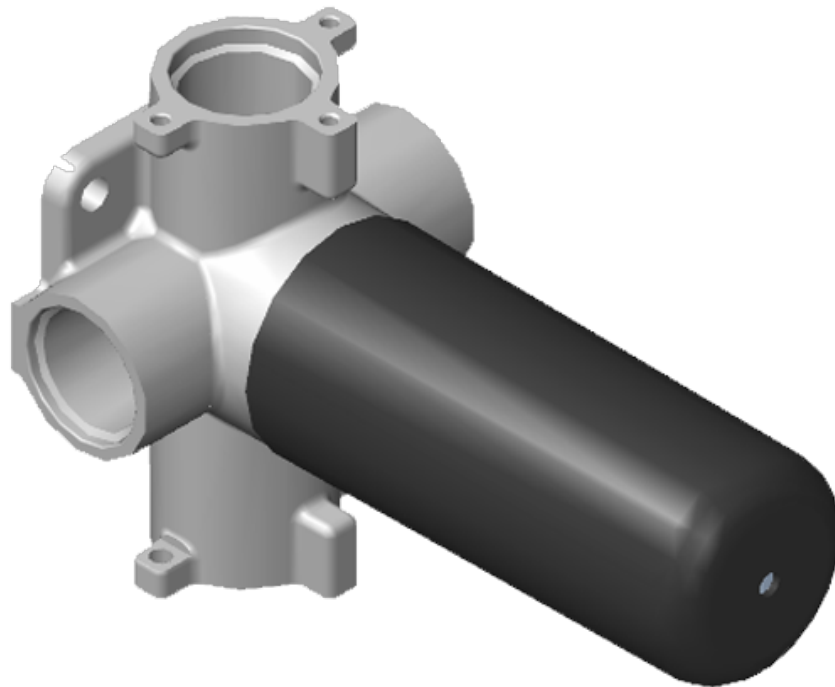

SHOWER
M-Series Thermostatic Shower
System - Tub and Shower with
Handshower
GL3.612WV-LM42E0

GRAFF®

Information

- 3/4" thermostatic valve and trim
- 3/4" stop/volume control and 3-way shared diverter valve
- 8" showerhead with 12" wall-mounted shower arm
- Showerhead features no-clog, easy-clean spray nozzles
- Handshower set with wall-mounted slide bar and 59" hose (PVD finishes use 59" flex hose)
- 6" contemporary tub spout
- Optional extension kit
- Flow rates: showerhead ≤ 1.8 max gpm, handshower ≤ 1.5 max gpm
- ADA

SHOWER
Thermostatic Rough Valve
G-8006

Information

- 12.9 gpm @ 60 psi
- 3/4" universal inlets
- Built-in service stops
- Stacking outlet feature
- Complete serviceability from front of all units
- Supplied with protective plastic cover
- CalGreen compliant dependent on functions

Finishes

G-8006

M-Series

3/4" Concealed Thermostatic Rough Valve

Product Features

- 12.9 gpm @ 60 psi
- 3/4" universal inlets
- Built-in service stops
- Stacking outlet feature
- Complete serviceability from front of all units
- Supplied with protective plastic cover
- CalGreen compliant dependent on functions

www.graff-faucets.com | phone: 800-954-4723

SHOWER
 Three-Way Shared Function
 Diverter Control Valve WITHOUT
 Off Function (No Pass-Through)
G-8053S

Information

- ~11 gpm @ 60 psi
- 3/4" universal inlets/outlets with female threads
- Operates one function separately or two functions together
- Recommended to use with G-8077 Stop/Volume Control Valve
- Stacking inlet feature
- Supplied with protective plastic cover