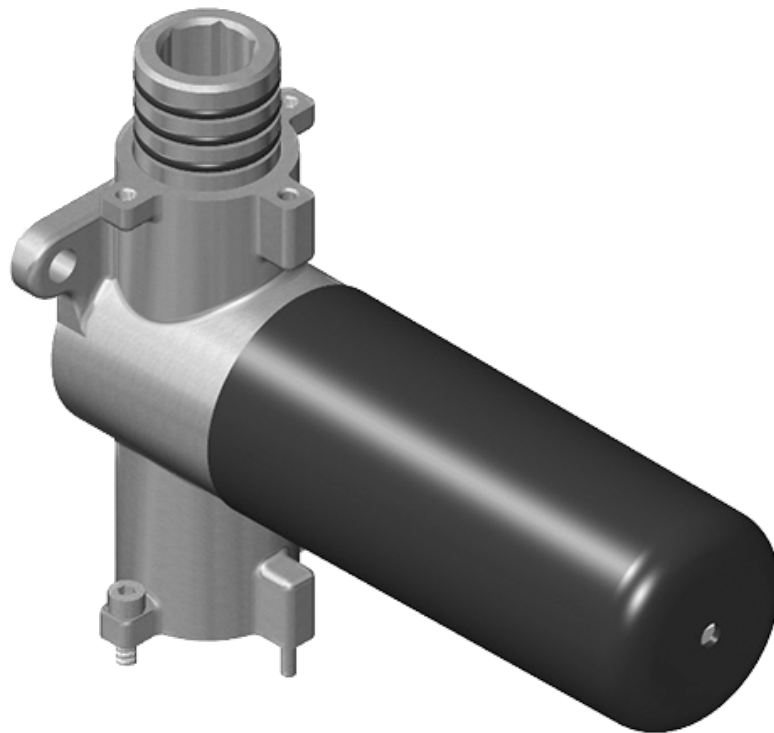

SHOWER
M-Series Thermostatic Shower
System - Tub and Shower with
Handshower
GL3.612WV-LM42E0

GRAFF®

Information

- 3/4" thermostatic valve and trim
- 3/4" stop/volume control and 3-way shared diverter valve
- 8" showerhead with 12" wall-mounted shower arm
- Showerhead features no-clog, easy-clean spray nozzles
- Handshower set with wall-mounted slide bar and 59" hose (PVD finishes use 59" flex hose)
- 6" contemporary tub spout
- Optional extension kit
- Flow rates: showerhead ≤ 1.8 max gpm, handshower ≤ 1.5 max gpm
- ADA

Unfinished
Brushed Brass

Architectural
White

G-8056-LM42E0-T

SENTO Series

SHOWER
Stop/Volume Control Rough Valve
G-8077

Information

- 18.1 gpm @ 60 psi
- 3/4" universal inlets/outlets with female threads
- Stacking inlet and outlet feature
- Supplied with protective plastic cover
- CalGreen compliant dependent on functions

Finishes

G-8077

M-Series

Stop/Volume Control Rough Valve

Product Features

- 3/4" universal inlets/outlets with female threads
- 18.1 gpm @ 60 psi
- Stacking inlet and outlet feature
- Supplied with protective plastic cover
- CalGreen compliant dependent on functions

www.graff-faucets.com | phone: 800-954-4723

SHOWER
8" Round Brass Showerhead
G-8449

GRAFF®

Information

- 1/4" thick
- 169 no-clog, easy-clean rubber spray nozzles
- Recommended use with ceiling shower arm
- Recommended for use at no more than 10 degrees tilt
- Showerhead flow rate \leq 1.8 max gpm
- CALGreen