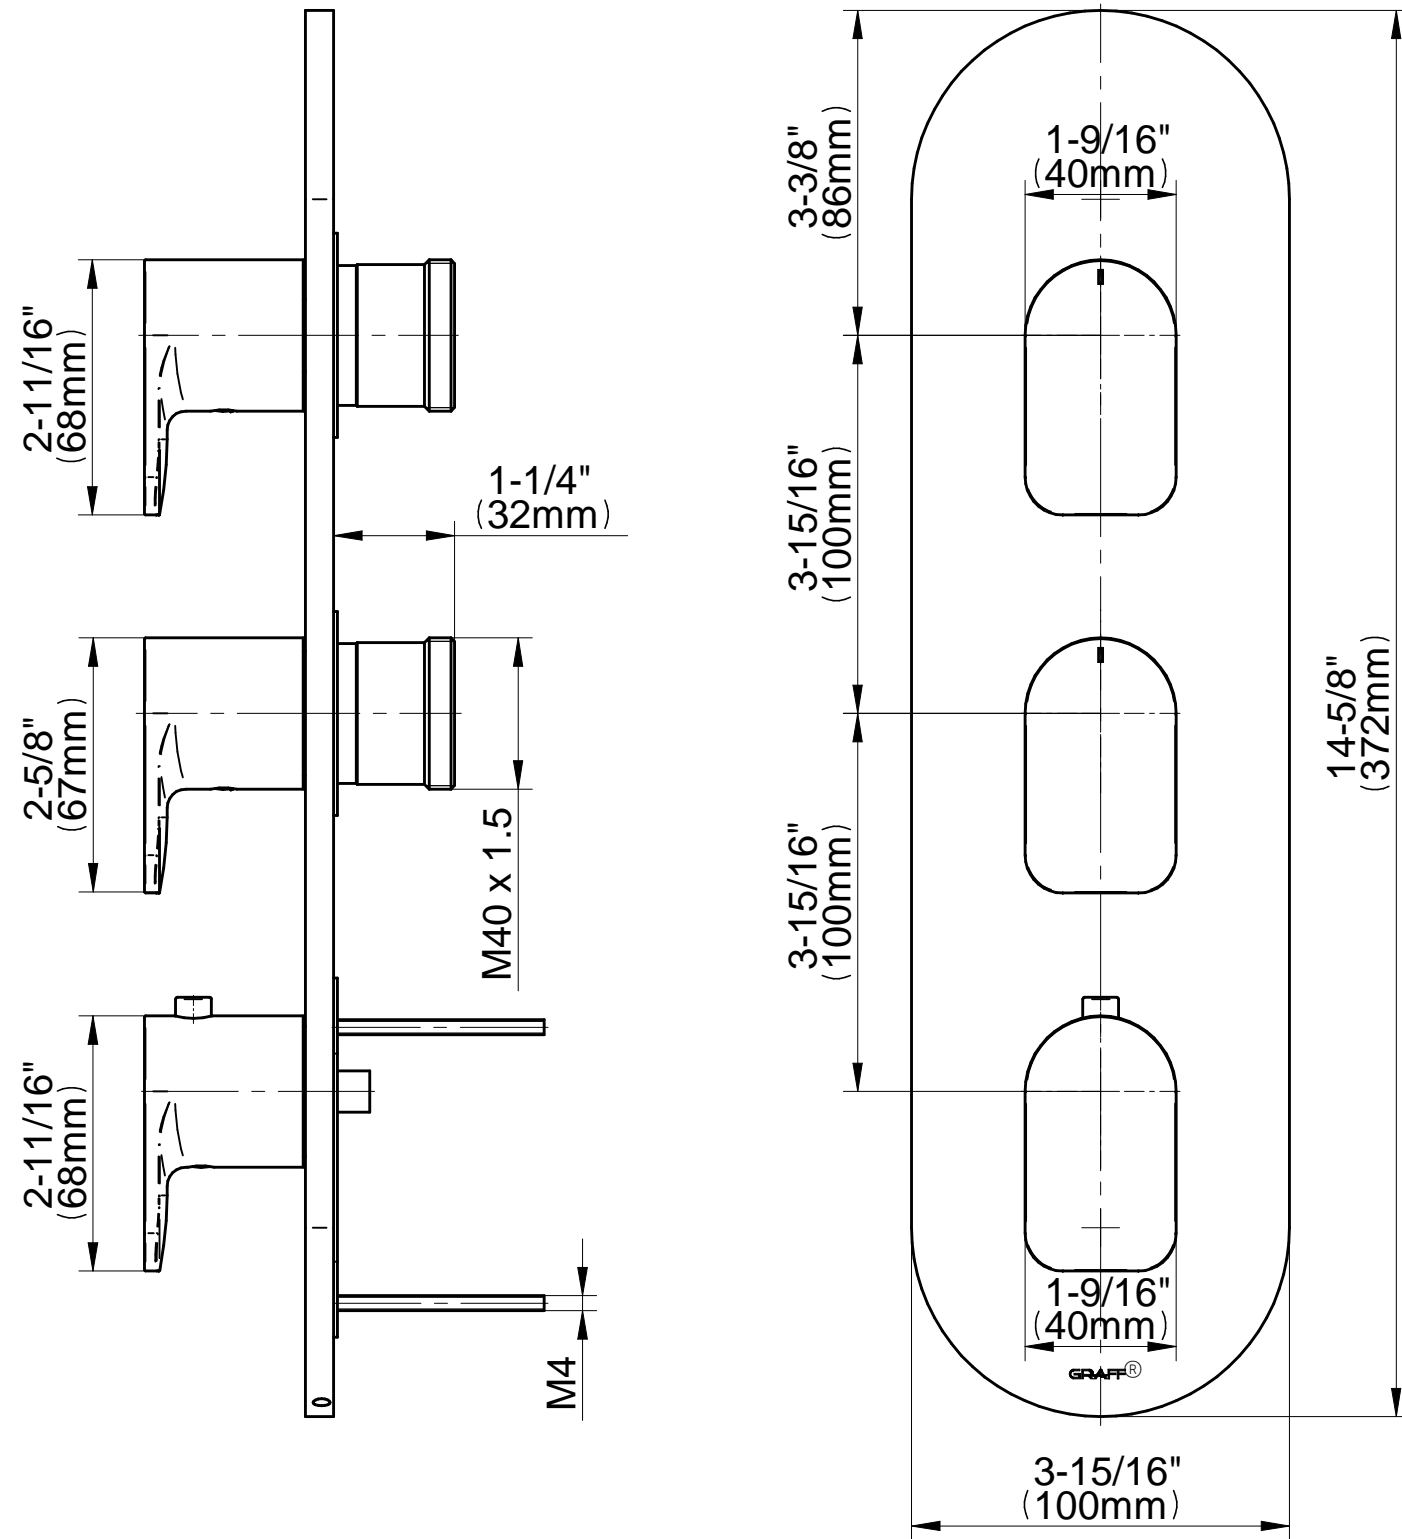

G-8056-LM42E0-T

SENTO Series