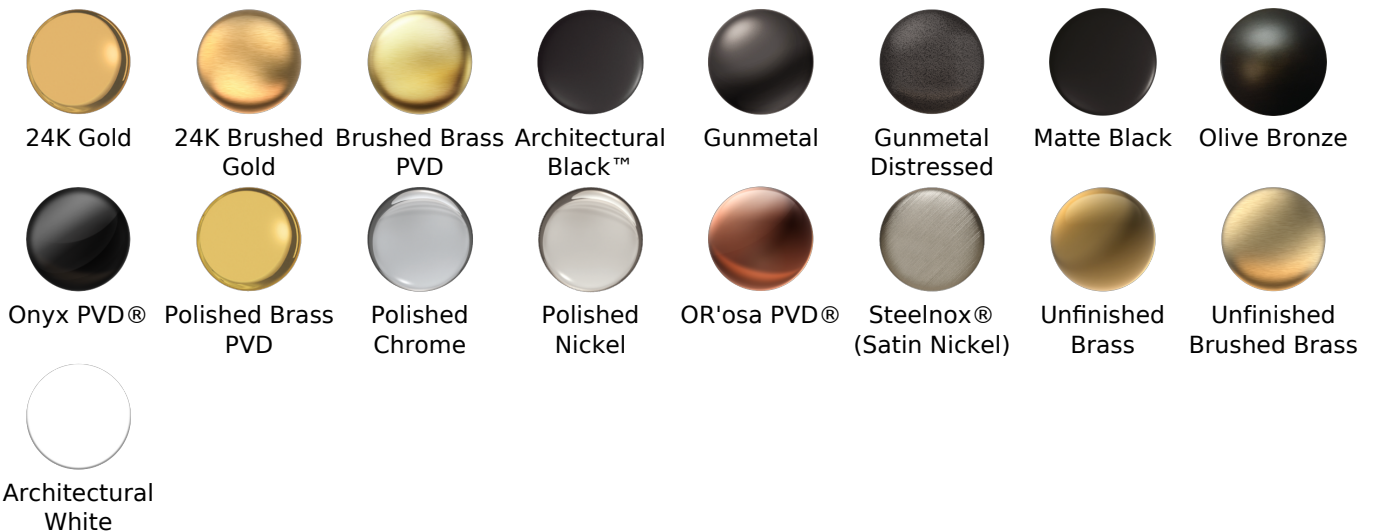

SHOWER
Thermostatic Rough Valve
G-8006

Information

- 12.9 gpm @ 60 psi
- 3/4" universal inlets
- Built-in service stops
- Stacking outlet feature
- Complete serviceability from front of all units
- Supplied with protective plastic cover
- CalGreen compliant dependent on functions

Finishes